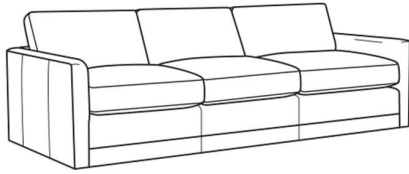

## Big Easy / 7000-00

DESCRIPTION:	Sofa (83W)
OUTSIDE:	83"W x 39"D x 33"H
INSIDE:	75"W x 24.5"D
SEAT:	20"H
ARM:	25"H
BACK RAIL:	25"H
THROW PILLOWS:	2 - 20"
COM:	Plain: 18.00 yds Repeat of 2-14": 22.50 yds Repeat of 15-27": 24.50 yds
WEIGHT:	150 lbs

## BIG EASY

Standard Seat Cushion: Comfort Down Seat  
Standard Back Pillow: Comfort Down Back

### Also available:

Big Easy / 7000-01  
Long Sofa (95W)  
Outside: 95W x 39D x 33H  
Inside: 87W x 24.5D

Big Easy / 7000-04  
Loveseat (58W)  
Outside: 58W x 39D x 33H  
Inside: 50W x 24.5D

Big Easy / 7000-22  
Apt Sofa (71W)  
Outside: 71W x 39D x 33H  
Inside: 63W x 24.5D

Big Easy / 7000-41  
Extra Long Sofa (107W)  
Outside: 107W x 39D x 33H  
Inside: 99W x 24.5D

Big Easy / 7000-49  
Chair & 1/2 Chaise (48W)  
Outside: 48W x 64D x 33H  
Inside: 38W x 49D

Big Easy / L7000-00  
Leather Sofa (83W)  
Outside: 83W x 39D x 33H  
Inside: 75W x 24.5D