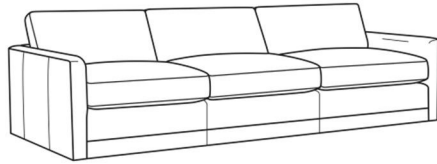

## Big Easy / 7000-00

DESCRIPTION:	Sofa (83W)
OUTSIDE:	83"W x 39"D x 33"H
INSIDE:	75"W x 24.5"D
SEAT:	20"H
ARM:	25"H
BACK RAIL:	25"H
THROW PILLOWS:	2 - 20"
COM:	Plain: 18.00 yds Repeat of 2-14": 22.50 yds Repeat of 15-27": 24.50 yds
WEIGHT:	150 lbs

### Also available:

Big Easy / 7000-01  
Long Sofa (95W)  
Outside: 95W x 39D x 33H  
Inside: 87W x 24.5D

Big Easy / 7000-04  
Loveseat (58W)  
Outside: 58W x 39D x 33H  
Inside: 50W x 24.5D

Big Easy / 7000-22  
Apt Sofa (71W)  
Outside: 71W x 39D x 33H  
Inside: 63W x 24.5D

Big Easy / 7000-41  
Extra Long Sofa (107W)  
Outside: 107W x 39D x 33H  
Inside: 99W x 24.5D

Big Easy / 7000-49  
Chair & 1/2 Chaise (48W)  
Outside: 48W x 64D x 33H  
Inside: 38W x 49D

Big Easy / L7000-00  
Leather Sofa (83W)  
Outside: 83W x 39D x 33H  
Inside: 75W x 24.5D

Big Easy / L7000-01  
Leather Long Sofa (95W)  
Outside: 95W x 39D x 33H  
Inside: 87W x 24.5D

Big Easy / L7000-04  
Leather Loveseat (58W)  
Outside: 58W x 39D x 33H  
Inside: 50W x 24.5D

Big Easy / L7000-22  
Leather Apt Sofa (71W)  
Outside: 71W x 39D x 33H  
Inside: 63W x 24.5D