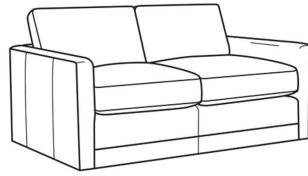

## Big Easy / 7000-00

DESCRIPTION:	Sofa (83W)
OUTSIDE:	83"W x 39"D x 33"H
INSIDE:	75"W x 24.5"D
SEAT:	20"H
ARM:	25"H
BACK RAIL:	25"H
THROW PILLOWS:	2 - 20"
COM:	Plain: 18.00 yds Repeat of 2-14": 22.50 yds Repeat of 15-27": 24.50 yds
WEIGHT:	150 lbs

### Also available:

Big Easy / 7000-01  
Long Sofa (95W)  
Outside: 95W x 39D x 33H  
Inside: 87W x 24.5D

Big Easy / 7000-04  
Loveseat (58W)  
Outside: 58W x 39D x 33H  
Inside: 50W x 24.5D

Big Easy / 7000-22  
Apt Sofa (71W)  
Outside: 71W x 39D x 33H  
Inside: 63W x 24.5D

Big Easy / 7000-41  
Extra Long Sofa (107W)  
Outside: 107W x 39D x 33H  
Inside: 99W x 24.5D

Big Easy / 7000-49  
Chair & 1/2 Chaise (48W)  
Outside: 48W x 64D x 33H  
Inside: 38W x 49D

Big Easy / L7000-00  
Leather Sofa (83W)  
Outside: 83W x 39D x 33H  
Inside: 75W x 24.5D

Big Easy / L7000-01  
Leather Long Sofa (95W)  
Outside: 95W x 39D x 33H  
Inside: 87W x 24.5D

Big Easy / L7000-04  
Leather Loveseat (58W)  
Outside: 58W x 39D x 33H  
Inside: 50W x 24.5D

Big Easy / L7000-22  
Leather Apt Sofa (71W)  
Outside: 71W x 39D x 33H  
Inside: 63W x 24.5D