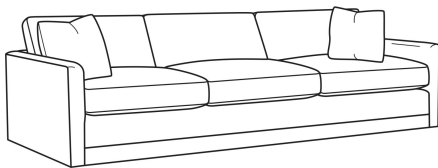

## Big Easy / 7000-00

DESCRIPTION:	Sofa (83W)
OUTSIDE:	83"W x 39"D x 33"H
INSIDE:	75"W x 24.5"D
SEAT:	20"H
ARM:	25"H
BACK RAIL:	25"H
THROW PILLOWS:	2 - 20"
COM:	Plain: 18.00 yds Repeat of 2-14": 22.50 yds Repeat of 15-27": 24.50 yds
WEIGHT:	150 lbs

## BIG EASY

Standard Seat Cushion: Comfort Down Seat  
Standard Back Pillow: Comfort Down Back

### Also available:

Big Easy / 7000-01  
Long Sofa (95W)  
Outside: 95W x 39D x 33H  
Inside: 87W x 24.5D

Big Easy / 7000-04  
Loveseat (58W)  
Outside: 58W x 39D x 33H  
Inside: 50W x 24.5D

Big Easy / 7000-22  
Apt Sofa (71W)  
Outside: 71W x 39D x 33H  
Inside: 63W x 24.5D

Big Easy / 7000-41  
Extra Long Sofa (107W)  
Outside: 107W x 39D x 33H  
Inside: 99W x 24.5D

Big Easy / 7000-49  
Chair & 1/2 Chaise (48W)  
Outside: 48W x 64D x 33H  
Inside: 38W x 49D

Big Easy / L7000-00  
Leather Sofa (83W)  
Outside: 83W x 39D x 33H  
Inside: 75W x 24.5D