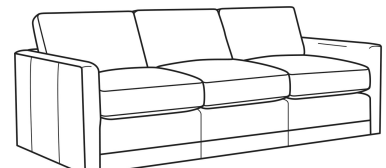

## Big Easy / 7000-00

DESCRIPTION:	Sofa (83W)
OUTSIDE:	83"W x 39"D x 33"H
INSIDE:	75"W x 24.5"D
SEAT:	20"H
ARM:	25"H
BACK RAIL:	25"H
THROW PILLOWS:	2 - 20"
COM:	Plain: 18.00 yds Repeat of 2-14": 22.50 yds Repeat of 15-27": 24.50 yds
WEIGHT:	150 lbs

## BIG EASY

Standard Seat Cushion: Comfort Down Seat  
Standard Back Pillow: Comfort Down Back

### Also available:

Big Easy / 7000-01  
Long Sofa (95W)  
Outside: 95W x 39D x 33H  
Inside: 87W x 24.5D

Big Easy / 7000-04  
Loveseat (58W)  
Outside: 58W x 39D x 33H  
Inside: 50W x 24.5D

Big Easy / 7000-22  
Apt Sofa (71W)  
Outside: 71W x 39D x 33H  
Inside: 63W x 24.5D

Big Easy / 7000-41  
Extra Long Sofa (107W)  
Outside: 107W x 39D x 33H  
Inside: 99W x 24.5D

Big Easy / 7000-49  
Chair & 1/2 Chaise (48W)  
Outside: 48W x 64D x 33H  
Inside: 38W x 49D

Big Easy / L7000-00  
Leather Sofa (83W)  
Outside: 83W x 39D x 33H  
Inside: 75W x 24.5D