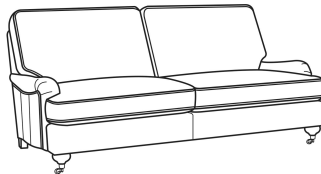

L = available in leather

Standard Features:

Box Border Back

Standard with brass casters

May be shown with optional features

SOMERSET

Standard Seat Cushion:	Comfort Down Seat
Standard Back Pillow:	Comfort Down Back

Also available:

Somerset / 8550-00
Sofa (86W)
Outside: 86W x 42D x 36H
Inside: 75W x 22D

Somerset / 8550-22
Apt Sofa (76W)
Outside: 76W x 42D x 36H
Inside: 65W x 22D

Somerset / L8550-00
Leather Sofa (86W)
Outside: 86W x 42D x 36H
Inside: 75W x 22D

Somerset / L8550-01
Leather Long Sofa (95W)
Outside: 95W x 42D x 36H
Inside: 84W x 22D

Somerset / L8550-22
Leather Apt Sofa (76W)
Outside: 76W x 42D x 36H
Inside: 65W x 22D