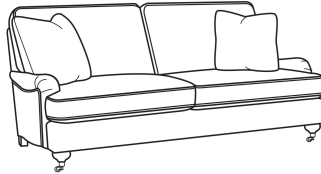

CR LAINE®

STYLE • COMFORT • COLOR

Somerset / 8550-01

DESCRIPTION:	Long Sofa (95W)
OUTSIDE:	95"W x 42"D x 36"H
INSIDE:	84"W x 22"D
SEAT:	20"H
ARM:	22"H
BACK RAIL:	31"H
THROW PILLOWS:	2-20"
COM:	Plain: 24.00 yds Repeat of 2-14": 30.00 yds Repeat of 15-27": 32.50 yds
WEIGHT:	160 lbs

L = available in leather

Standard Features:

Box Border Back

Standard with brass casters

May be shown with optional features

SOMERSET

Standard Seat Cushion:	Comfort Down Seat
Standard Back Pillow:	Comfort Down Back

Also available:

Somerset / 8550-00
Sofa (86W)
Outside: 86W x 42D x 36H
Inside: 75W x 22D

Somerset / 8550-22
Apt Sofa (76W)
Outside: 76W x 42D x 36H
Inside: 65W x 22D

Somerset / L8550-00
Leather Sofa (86W)
Outside: 86W x 42D x 36H
Inside: 75W x 22D