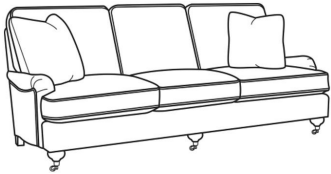

CR LAINE®

STYLE • COMFORT • COLOR

Somerset / 8550-01

DESCRIPTION:	Long Sofa (95W)
OUTSIDE:	95"W x 42"D x 36"H
INSIDE:	84"W x 22"D
SEAT:	20"H
ARM:	22"H
BACK RAIL:	31"H
THROW PILLOWS:	2-20"
COM:	Plain: 24.00 yds Repeat of 2-14": 30.00 yds Repeat of 15-27": 32.50 yds
WEIGHT:	160 lbs

L = available in leather

Standard Features:

Box Border Back

Standard with brass casters

May be shown with optional features

SOMERSET

Standard Seat Cushion:	Comfort Down Seat
Standard Back Pillow:	Comfort Down Back

Also available:

Somerset / 8550-00
Sofa (86W)
Outside: 86W x 42D x 36H
Inside: 75W x 22D

Somerset / 8550-22
Apt Sofa (76W)
Outside: 76W x 42D x 36H
Inside: 65W x 22D

Somerset / L8550-00
Leather Sofa (86W)
Outside: 86W x 42D x 36H
Inside: 75W x 22D

Somerset / L8550-01
Leather Long Sofa (95W)
Outside: 95W x 42D x 36H
Inside: 84W x 22D

Somerset / L8550-22
Leather Apt Sofa (76W)
Outside: 76W x 42D x 36H
Inside: 65W x 22D