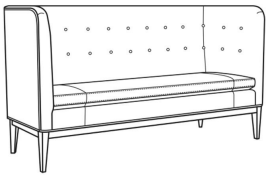

CR LAINE®

STYLE • COMFORT • COLOR

Oscar / 1820-00B

DESCRIPTION:	Sofa Banquette (80W)
OUTSIDE:	80"W x 28"D x 43"H
INSIDE:	71"W x 20.5"D
SEAT:	21"H
ARM:	43"H
BACK RAIL:	43"H
COM:	Plain: 12.00 yds Repeat of 2-14": 15.00 yds Repeat of 15-27": 16.25 yds
WEIGHT:	150 lbs

L = available in leather

Standard Features:

Tight Back

French Seamed

May be shown with optional features

OSCAR

Standard Seat Cushion: Hallmark Seat

Also available:

Oscar / L1820-00B
Leather Sofa Banquette (80W)
Outside: 80W x 28D x 43H
Inside: 71W x 20.5D