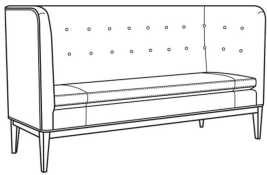

## Oscar / 1820-00B

DESCRIPTION:	Sofa Banquette (80W)
OUTSIDE:	80"W x 28"D x 43"H
INSIDE:	71"W x 20.5"D
SEAT:	20"H
ARM:	43"H
BACK RAIL:	43"H
COM:	Plain: 12.00 yds Repeat of 2-14": 15.00 yds Repeat of 15-27": 16.25 yds
WEIGHT:	150 lbs

**L** = available in leather

### Standard Features:

Tight Back

French Seamed

May be shown with optional features

Standard Seat Cushion: **OSCAR**  
Hallmark Seat

Also available:

Oscar / L1820-00B  
Leather Sofa Banquette (80W)  
Outside: 80W x 28D x 43H  
Inside: 71W x 20.5D