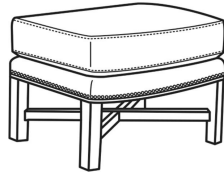

## Marshall / L9955-05

DESCRIPTION:	Chair (26.5W)
OUTSIDE:	26.5"W x 34"D x 34"H
INSIDE:	21.5"W x 19"D
SEAT:	20"H
ARM:	25"H
BACK RAIL:	32.5"H
COM:	Plain: 79 sq ft
WEIGHT:	75 lbs

## MARSHALL

Standard Seat Cushion:	Hallmark Seat
Standard Back Pillow:	Fiber Back

---

### Also available:

Marshall / L9955-07  
Leather Nesting Ottoman (23.5W X 17D)  
Outside: 23.5W x 17D x 18H  
Inside: 0W x 0D

Marshall / 9955-07  
Nesting Ottoman (23.5W X 17D)  
Outside: 23.5W x 17D x 18H  
Inside: 0W x 0D