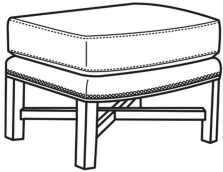

Also available:

Marshall / L9955-07
Leather Nesting Ottoman (23.5W X 17D)
Outside: 23.5W x 17D x 18H
Inside: 0W x 0D