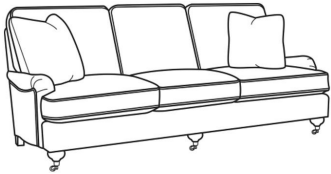

CR LAINE®

STYLE • COMFORT • COLOR

Somerset / L8550-01

DESCRIPTION:	Long Sofa (95W)
OUTSIDE:	95"W x 42"D x 36"H
INSIDE:	84"W x 22"D
SEAT:	20"H
ARM:	22"H
BACK RAIL:	31"H
COM:	Plain: 282 sq ft
WEIGHT:	165 lbs

L = available in leather

Standard Features:

Box Border Back

Standard with brass casters

May be shown with optional features

SOMERSET

Standard Seat Cushion:	Comfort Down Seat
Standard Back Pillow:	Comfort Down Back

Also available:

Somerset / 8550-00
Sofa (86W)
Outside: 86W x 42D x 36H
Inside: 75W x 22D

Somerset / 8550-01
Long Sofa (95W)
Outside: 95W x 42D x 36H
Inside: 84W x 22D

Somerset / 8550-22
Apt Sofa (76W)
Outside: 76W x 42D x 36H
Inside: 65W x 22D

Somerset / L8550-00
Leather Sofa (86W)
Outside: 86W x 42D x 36H
Inside: 75W x 22D

Somerset / L8550-22
Leather Apt Sofa (76W)
Outside: 76W x 42D x 36H
Inside: 65W x 22D