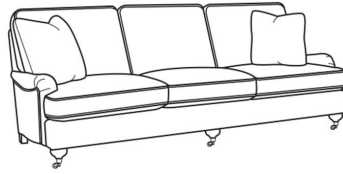

CR LAINE®

STYLE • COMFORT • COLOR

Somerset / L8550-01

DESCRIPTION:	Long Sofa (95W)
OUTSIDE:	95"W x 42"D x 36"H
INSIDE:	84"W x 22"D
SEAT:	20"H
ARM:	22"H
BACK RAIL:	31"H
COM:	Plain: 282 sq ft
WEIGHT:	165 lbs

L = available in leather

Standard Features:

Box Border Back

Standard with brass casters

May be shown with optional features

SOMERSET

Standard Seat Cushion:	Comfort Down Seat
Standard Back Pillow:	Comfort Down Back

Also available:

Somerset / 8550-00
Sofa (86W)
Outside: 86W x 42D x 36H
Inside: 75W x 22D

Somerset / 8550-01
Long Sofa (95W)
Outside: 95W x 42D x 36H
Inside: 84W x 22D

Somerset / 8550-22
Apt Sofa (76W)
Outside: 76W x 42D x 36H
Inside: 65W x 22D

Somerset / L8550-00
Leather Sofa (86W)
Outside: 86W x 42D x 36H
Inside: 75W x 22D

Somerset / L8550-22
Leather Apt Sofa (76W)
Outside: 76W x 42D x 36H
Inside: 65W x 22D