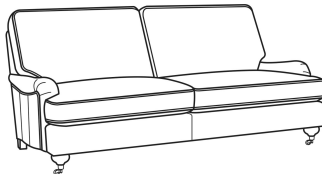

L = available in leather

Standard Features:

Box Border Back

Standard with brass casters

May be shown with optional features

SOMERSET

Standard Seat Cushion:	Comfort Down Seat
Standard Back Pillow:	Comfort Down Back

Also available:

Somerset / 8550-00
Sofa (86W)
Outside: 86W x 42D x 36H
Inside: 75W x 22D

Somerset / 8550-01
Long Sofa (95W)
Outside: 95W x 42D x 36H
Inside: 84W x 22D

Somerset / 8550-22
Apt Sofa (76W)
Outside: 76W x 42D x 36H
Inside: 65W x 22D

Somerset / L8550-00
Leather Sofa (86W)
Outside: 86W x 42D x 36H
Inside: 75W x 22D

Somerset / L8550-22
Leather Apt Sofa (76W)
Outside: 76W x 42D x 36H
Inside: 65W x 22D