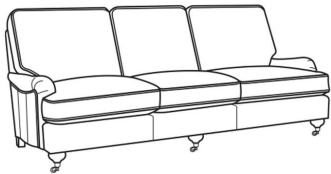

CR LAINE®

STYLE • COMFORT • COLOR

Somerset / L8550-01

DESCRIPTION:	Long Sofa (95W)
OUTSIDE:	95"W x 42"D x 36"H
INSIDE:	84"W x 22"D
SEAT:	20"H
ARM:	22"H
BACK RAIL:	31"H
COM:	Plain: 282 sq ft
WEIGHT:	165 lbs

L = available in leather

Standard Features:

Box Border Back

Standard with brass casters

May be shown with optional features

SOMERSET

Standard Seat Cushion:	Comfort Down Seat
Standard Back Pillow:	Comfort Down Back

Also available:

Somerset / 8550-00
Sofa (86W)
Outside: 86W x 42D x 36H
Inside: 75W x 22D

Somerset / 8550-01
Long Sofa (95W)
Outside: 95W x 42D x 36H
Inside: 84W x 22D

Somerset / 8550-22
Apt Sofa (76W)
Outside: 76W x 42D x 36H
Inside: 65W x 22D

Somerset / L8550-00
Leather Sofa (86W)
Outside: 86W x 42D x 36H
Inside: 75W x 22D

Somerset / L8550-22
Leather Apt Sofa (76W)
Outside: 76W x 42D x 36H
Inside: 65W x 22D