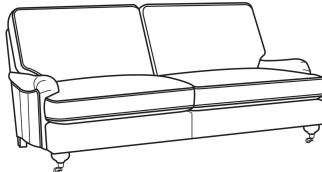

CR LAINE®

STYLE • COMFORT • COLOR

Somerset / L8550-00

DESCRIPTION:	Sofa (86W)
OUTSIDE:	86"W x 42"D x 36"H
INSIDE:	75"W x 22"D
SEAT:	20"H
ARM:	22"H
BACK RAIL:	31"H
COM:	Plain: 260 sq ft
WEIGHT:	155 lbs

L = available in leather

Standard Features:

Box Border Back

Standard with brass casters

May be shown with optional features

SOMERSET

Standard Seat Cushion:	Comfort Down Seat
Standard Back Pillow:	Comfort Down Back

Also available:

Somerset / 8550-00
Sofa (86W)
Outside: 86W x 42D x 36H
Inside: 75W x 22D

Somerset / 8550-01
Long Sofa (95W)
Outside: 95W x 42D x 36H
Inside: 84W x 22D

Somerset / 8550-22
Apt Sofa (76W)
Outside: 76W x 42D x 36H
Inside: 65W x 22D

Somerset / L8550-01
Leather Long Sofa (95W)
Outside: 95W x 42D x 36H
Inside: 84W x 22D

Somerset / L8550-22
Leather Apt Sofa (76W)
Outside: 76W x 42D x 36H
Inside: 65W x 22D