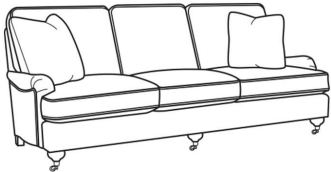

CR LAINE®

STYLE • COMFORT • COLOR

Somerset / L8550-00

DESCRIPTION:	Sofa (86W)
OUTSIDE:	86"W x 42"D x 36"H
INSIDE:	75"W x 22"D
SEAT:	20"H
ARM:	22"H
BACK RAIL:	31"H
COM:	Plain: 260 sq ft
WEIGHT:	155 lbs

L = available in leather

Standard Features:

Box Border Back

Standard with brass casters

May be shown with optional features

SOMERSET

Standard Seat Cushion:	Comfort Down Seat
Standard Back Pillow:	Comfort Down Back

Also available:

Somerset / 8550-00
Sofa (86W)
Outside: 86W x 42D x 36H
Inside: 75W x 22D

Somerset / 8550-01
Long Sofa (95W)
Outside: 95W x 42D x 36H
Inside: 84W x 22D

Somerset / 8550-22
Apt Sofa (76W)
Outside: 76W x 42D x 36H
Inside: 65W x 22D

Somerset / L8550-01
Leather Long Sofa (95W)
Outside: 95W x 42D x 36H
Inside: 84W x 22D

Somerset / L8550-22
Leather Apt Sofa (76W)
Outside: 76W x 42D x 36H
Inside: 65W x 22D