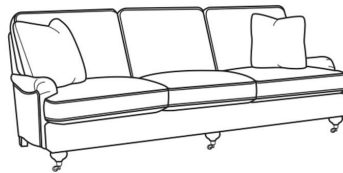

CR LAINE®

STYLE • COMFORT • COLOR

Somerset / L8550-00

DESCRIPTION:	Sofa (86W)
OUTSIDE:	86"W x 42"D x 36"H
INSIDE:	75"W x 22"D
SEAT:	20"H
ARM:	22"H
BACK RAIL:	31"H
COM:	Plain: 260 sq ft
WEIGHT:	155 lbs

L = available in leather

Standard Features:

Box Border Back

Standard with brass casters

May be shown with optional features

SOMERSET

Standard Seat Cushion:	Comfort Down Seat
Standard Back Pillow:	Comfort Down Back

Also available:

Somerset / 8550-00
Sofa (86W)
Outside: 86W x 42D x 36H
Inside: 75W x 22D

Somerset / 8550-01
Long Sofa (95W)
Outside: 95W x 42D x 36H
Inside: 84W x 22D

Somerset / 8550-22
Apt Sofa (76W)
Outside: 76W x 42D x 36H
Inside: 65W x 22D

Somerset / L8550-01
Leather Long Sofa (95W)
Outside: 95W x 42D x 36H
Inside: 84W x 22D

Somerset / L8550-22
Leather Apt Sofa (76W)
Outside: 76W x 42D x 36H
Inside: 65W x 22D