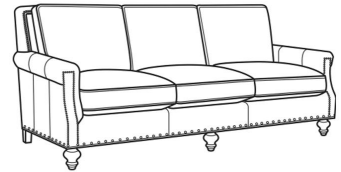

CR LAINE®

STYLE • COMFORT • COLOR

Sedgewick / L5050-01

DESCRIPTION:	Long Sofa (98W)
OUTSIDE:	98"W x 41"D x 37"H
INSIDE:	86"W x 23"D
SEAT:	22"H
ARM:	25.5"H
BACK RAIL:	37"H
COM:	Plain: 283 sq ft
WEIGHT:	160 lbs

L = available in leather

Standard Features:

Box Border Back

Standard with small/medium nail trim

May be shown with optional features

SEDGEWICK

Standard Seat Cushion:	Comfort Down Seat
Standard Back Pillow:	Comfort Down Back

Also available:

Sedgewick / 5050-00
Sofa (86W)
Outside: 86W x 41D x 37H
Inside: 74W x 23D

Sedgewick / 5050-01
Long Sofa (98W)
Outside: 98W x 41D x 37H
Inside: 86W x 23D

Sedgewick / L5050-00
Leather Sofa (86W)
Outside: 86W x 41D x 37H
Inside: 74W x 23D