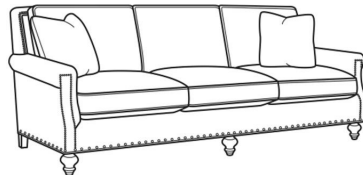

CR LAINE®

STYLE • COMFORT • COLOR

Sedgewick / L5050-01

DESCRIPTION:	Long Sofa (98W)
OUTSIDE:	98"W x 41"D x 37"H
INSIDE:	86"W x 23"D
SEAT:	22"H
ARM:	25.5"H
BACK RAIL:	37"H
COM:	Plain: 283 sq ft
WEIGHT:	160 lbs

L = available in leather

Standard Features:

Box Border Back

Standard with small/medium nail trim

May be shown with optional features

SEDGEWICK

Standard Seat Cushion:	Comfort Down Seat
Standard Back Pillow:	Comfort Down Back

Also available:

Sedgewick / 5050-00
Sofa (86W)
Outside: 86W x 41D x 37H
Inside: 74W x 23D

Sedgewick / 5050-01
Long Sofa (98W)
Outside: 98W x 41D x 37H
Inside: 86W x 23D

Sedgewick / L5050-00
Leather Sofa (86W)
Outside: 86W x 41D x 37H
Inside: 74W x 23D