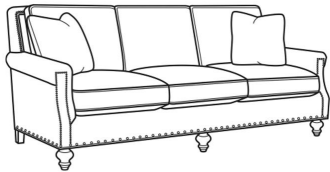

CR LAINE®

STYLE • COMFORT • COLOR

Sedgewick / L5050-01

DESCRIPTION:	Long Sofa (98W)
OUTSIDE:	98"W x 41"D x 37"H
INSIDE:	86"W x 23"D
SEAT:	22"H
ARM:	25.5"H
BACK RAIL:	37"H
COM:	Plain: 283 sq ft
WEIGHT:	160 lbs

L = available in leather

Standard Features:

Box Border Back

Standard with small/medium nail trim

May be shown with optional features

SEDGEWICK

Standard Seat Cushion:	Comfort Down Seat
Standard Back Pillow:	Comfort Down Back

Also available:

Sedgewick / 5050-00
Sofa (86W)
Outside: 86W x 41D x 37H
Inside: 74W x 23D

Sedgewick / 5050-01
Long Sofa (98W)
Outside: 98W x 41D x 37H
Inside: 86W x 23D

Sedgewick / L5050-00
Leather Sofa (86W)
Outside: 86W x 41D x 37H
Inside: 74W x 23D