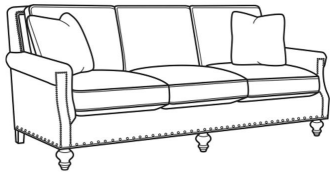

CR LAINE®

STYLE • COMFORT • COLOR

Sedgewick / L5050-00

DESCRIPTION:	Sofa (86W)
OUTSIDE:	86"W x 41"D x 37"H
INSIDE:	74"W x 23"D
SEAT:	22"H
ARM:	25.5"H
BACK RAIL:	37"H
COM:	Plain: 257 sq ft
WEIGHT:	160 lbs

L = available in leather

Standard Features:

Box Border Back

Standard with small/medium nail trim

May be shown with optional features

SEDGEWICK

Standard Seat Cushion:	Comfort Down Seat
Standard Back Pillow:	Comfort Down Back

Also available:

Sedgewick / 5050-00
Sofa (86W)
Outside: 86W x 41D x 37H
Inside: 74W x 23D

Sedgewick / 5050-01
Long Sofa (98W)
Outside: 98W x 41D x 37H
Inside: 86W x 23D

Sedgewick / L5050-01
Leather Long Sofa (98W)
Outside: 98W x 41D x 37H
Inside: 86W x 23D