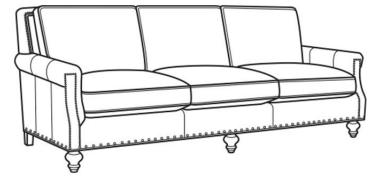

CR LAINE®

STYLE • COMFORT • COLOR

Sedgewick / L5050-00

DESCRIPTION:	Sofa (86W)
OUTSIDE:	86"W x 41"D x 37"H
INSIDE:	74"W x 23"D
SEAT:	22"H
ARM:	25.5"H
BACK RAIL:	37"H
COM:	Plain: 257 sq ft
WEIGHT:	160 lbs

L = available in leather

Standard Features:

Box Border Back

Standard with small/medium nail trim

May be shown with optional features

SEDGEWICK

Standard Seat Cushion:	Comfort Down Seat
Standard Back Pillow:	Comfort Down Back

Also available:

Sedgewick / 5050-00
Sofa (86W)
Outside: 86W x 41D x 37H
Inside: 74W x 23D

Sedgewick / 5050-01
Long Sofa (98W)
Outside: 98W x 41D x 37H
Inside: 86W x 23D

Sedgewick / L5050-01
Leather Long Sofa (98W)
Outside: 98W x 41D x 37H
Inside: 86W x 23D