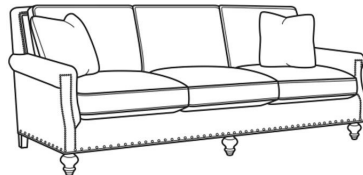

CR LAINE®

STYLE • COMFORT • COLOR

Sedgewick / L5050-00

DESCRIPTION:	Sofa (86W)
OUTSIDE:	86"W x 41"D x 37"H
INSIDE:	74"W x 23"D
SEAT:	22"H
ARM:	25.5"H
BACK RAIL:	37"H
COM:	Plain: 257 sq ft
WEIGHT:	160 lbs

L = available in leather

Standard Features:

Box Border Back

Standard with small/medium nail trim

May be shown with optional features

SEDGEWICK

Standard Seat Cushion:	Comfort Down Seat
Standard Back Pillow:	Comfort Down Back

Also available:

Sedgewick / 5050-00
Sofa (86W)
Outside: 86W x 41D x 37H
Inside: 74W x 23D

Sedgewick / 5050-01
Long Sofa (98W)
Outside: 98W x 41D x 37H
Inside: 86W x 23D

Sedgewick / L5050-01
Leather Long Sofa (98W)
Outside: 98W x 41D x 37H
Inside: 86W x 23D