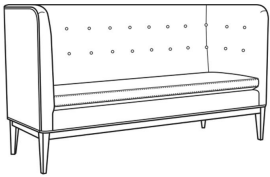

CR LAINE®

STYLE • COMFORT • COLOR

Oscar / L1820-00B

DESCRIPTION:	Sofa Banquette (80W)
OUTSIDE:	80"W x 28"D x 43"H
INSIDE:	71"W x 20.5"D
SEAT:	20"H
ARM:	43"H
BACK RAIL:	43"H
COM:	Plain: 166 sq ft
WEIGHT:	165 lbs

Standard Features:

Tight Back

French Seamed

May be shown with optional features

Standard Seat Cushion: **OSCAR**
Hallmark Seat

Also available:

Oscar / 1820-00B

Sofa Banquette (80W)

Outside: 80W x 28D x 43H

Inside: 71W x 20.5D