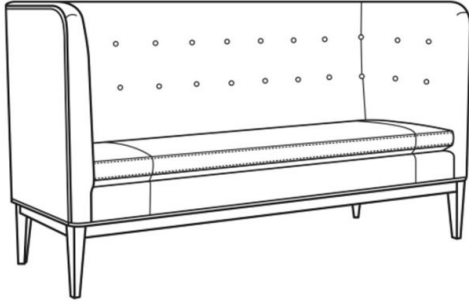

CR LAINE®

STYLE • COMFORT • COLOR

Oscar / L1820-00B

DESCRIPTION:	Sofa Banquette (80W)
OUTSIDE:	80"W x 28"D x 43"H
INSIDE:	71"W x 20.5"D
SEAT:	20"H
ARM:	43"H
BACK RAIL:	43"H
COM:	Plain: 166 sq ft
WEIGHT:	165 lbs

Standard Features:

Tight Back

French Seamed

May be shown with optional features

Standard Seat Cushion: **OSCAR**
Hallmark Seat

Also available:

Oscar / 1820-00B

Sofa Banquette (80W)

Outside: 80W x 28D x 43H

Inside: 71W x 20.5D