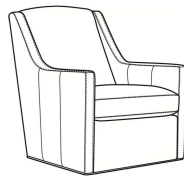

CR LAINE®

STYLE • COMFORT • COLOR

Lafayette / 745-05SW

DESCRIPTION:	Swivel Chair (29W)
OUTSIDE:	29"W x 36.5"D x 39"H
INSIDE:	22.5"W x 21"D
SEAT:	19"H
ARM:	24"H
COM:	Plain: 8.00 yds Repeat of 2-14": 10.00 yds Repeat of 15-27": 11.00 yds
WEIGHT:	75 lbs

LaFayette / L745-07
Leather Ottoman (25.5W X 19D)
Outside: 25.5W x 19D x 16.5H
Inside: 0W x 0D

LaFayette / 745-07
Ottoman (25.5W X 19D)
Outside: 25.5W x 19D x 16.5H
Inside: 0W x 0D

Lafayette / 745-05
Chair (29W)
Outside: 29W x 36.5D x 39H
Inside: 22.5W x 21D

Lafayette / 745-05SG
Swivel Glider (29W)
Outside: 29W x 36.5D x 39H
Inside: 22.5W x 21D

Lafayette / L745-05
Leather Chair (29W)
Outside: 29W x 36.5D x 39H
Inside: 22.5W x 21D

Lafayette / L745-05SG
Leather Swivel Glider (29W)
Outside: 29W x 36.5D x 39H
Inside: 22.5W x 21D

Lafayette / L745-05SW
Leather Swivel Chair (29W)
Outside: 29W x 36.5D x 39H
Inside: 22.5W x 21D