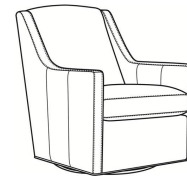

CR LAINE®

STYLE • COMFORT • COLOR

Lafayette / 745-05SW

DESCRIPTION:	Swivel Chair (29W)
OUTSIDE:	29"W x 36.5"D x 39"H
INSIDE:	22.5"W x 21"D
SEAT:	19"H
ARM:	24"H
COM:	Plain: 8.00 yds Repeat of 2-14": 10.00 yds Repeat of 15-27": 11.00 yds
WEIGHT:	75 lbs

LaFayette / L745-07
Leather Ottoman (25.5W X 19D)
Outside: 25.5W x 19D x 16.5H
Inside: 0W x 0D

LaFayette / 745-07
Ottoman (25.5W X 19D)
Outside: 25.5W x 19D x 16.5H
Inside: 0W x 0D

Lafayette / 745-05
Chair (29W)
Outside: 29W x 36.5D x 39H
Inside: 22.5W x 21D

Lafayette / 745-05SG
Swivel Glider (29W)
Outside: 29W x 36.5D x 39H
Inside: 22.5W x 21D

Lafayette / L745-05
Leather Chair (29W)
Outside: 29W x 36.5D x 39H
Inside: 22.5W x 21D

Lafayette / L745-05SG
Leather Swivel Glider (29W)
Outside: 29W x 36.5D x 39H
Inside: 22.5W x 21D

Lafayette / L745-05SW
Leather Swivel Chair (29W)
Outside: 29W x 36.5D x 39H
Inside: 22.5W x 21D