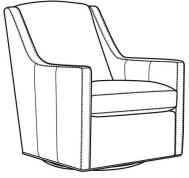

CR LAINE®

STYLE • COMFORT • COLOR

Lafayette / 745-05SW

DESCRIPTION:	Swivel Chair (29W)
OUTSIDE:	29"W x 36.5"D x 39"H
INSIDE:	22.5"W x 21"D
SEAT:	19"H
ARM:	24"H
COM:	Plain: 8.00 yds Repeat of 2-14": 10.00 yds Repeat of 15-27": 11.00 yds
WEIGHT:	75 lbs

LaFayette / L745-07
Leather Ottoman (25.5W X 19D)
Outside: 25.5W x 19D x 16.5H
Inside: 0W x 0D

LaFayette / 745-07
Ottoman (25.5W X 19D)
Outside: 25.5W x 19D x 16.5H
Inside: 0W x 0D

Lafayette / 745-05
Chair (29W)
Outside: 29W x 36.5D x 39H
Inside: 22.5W x 21D

Lafayette / 745-05SG
Swivel Glider (29W)
Outside: 29W x 36.5D x 39H
Inside: 22.5W x 21D

Lafayette / L745-05
Leather Chair (29W)
Outside: 29W x 36.5D x 39H
Inside: 22.5W x 21D

Lafayette / L745-05SG
Leather Swivel Glider (29W)
Outside: 29W x 36.5D x 39H
Inside: 22.5W x 21D

Lafayette / L745-05SW
Leather Swivel Chair (29W)
Outside: 29W x 36.5D x 39H
Inside: 22.5W x 21D