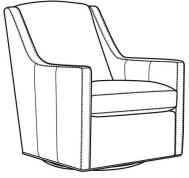

## Lafayette / 745-05

DESCRIPTION:	Chair (29W)
OUTSIDE:	29"W x 36.5"D x 39"H
INSIDE:	22.5"W x 21"D
SEAT:	19"H
ARM:	24"H
COM:	Plain: 8.00 yds Repeat of 2-14": 10.00 yds Repeat of 15-27": 11.00 yds
WEIGHT:	70 lbs

## LAFAYETTE

Standard Seat Cushion: Hallmark Seat

Also available:

LaFayette / L745-07  
Leather Ottoman (25.5W X 19D)  
Outside: 25.5W x 19D x 16.5H  
Inside: 0W x 0D

LaFayette / 745-07  
Ottoman (25.5W X 19D)  
Outside: 25.5W x 19D x 16.5H  
Inside: 0W x 0D

Lafayette / 745-05SG  
Swivel Glider (29W)  
Outside: 29W x 36.5D x 39H  
Inside: 22.5W x 21D

Lafayette / 745-05SW  
Swivel Chair (29W)  
Outside: 29W x 36.5D x 39H  
Inside: 22.5W x 21D

Lafayette / L745-05  
Leather Chair (29W)  
Outside: 29W x 36.5D x 39H  
Inside: 22.5W x 21D

Lafayette / L745-05SG  
Leather Swivel Glider (29W)  
Outside: 29W x 36.5D x 39H  
Inside: 22.5W x 21D

Lafayette / L745-05SW  
Leather Swivel Chair (29W)  
Outside: 29W x 36.5D x 39H  
Inside: 22.5W x 21D