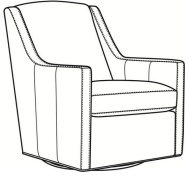

## Lafayette / 745-05

DESCRIPTION:	Chair (29W)
OUTSIDE:	29"W x 36.5"D x 37"H
INSIDE:	22.5"W x 21"D
SEAT:	19"H
ARM:	24"H
COM:	Plain: 8.00 yds Repeat of 2-14": 10.00 yds Repeat of 15-27": 11.00 yds
WEIGHT:	70 lbs

## LAFAYETTE

Standard Seat Cushion: Hallmark Seat

Also available:

LaFayette / L745-07  
Leather Ottoman (25.5W X 19D)  
Outside: 25.5W x 19D x 16.5H  
Inside: 0W x 0D

LaFayette / 745-07  
Ottoman (25.5W X 19D)  
Outside: 25.5W x 19D x 16.5H  
Inside: 0W x 0D

Lafayette / 745-05SG  
Swivel Glider (29W)  
Outside: 29W x 36.5D x 37H  
Inside: 22.5W x 21D

Lafayette / 745-05SW  
Swivel Chair (29W)  
Outside: 29W x 36.5D x 37H  
Inside: 22.5W x 21D

Lafayette / L745-05  
Leather Chair (29W)  
Outside: 29W x 36.5D x 37H  
Inside: 22.5W x 21D

Lafayette / L745-05SG  
Leather Swivel Glider (29W)  
Outside: 29W x 36.5D x 37H  
Inside: 22.5W x 21D

Lafayette / L745-05SW  
Leather Swivel Chair (29W)  
Outside: 29W x 36.5D x 37H  
Inside: 22.5W x 21D