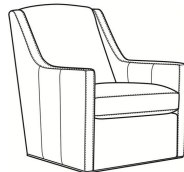

## Lafayette / 745-05

DESCRIPTION:	Chair (29W)
OUTSIDE:	29"W x 36.5"D x 37"H
INSIDE:	22.5"W x 21"D
SEAT:	19"H
ARM:	24"H
COM:	Plain: 8.00 yds Repeat of 2-14": 10.00 yds Repeat of 15-27": 11.00 yds
WEIGHT:	70 lbs

### Standard Features:

Tight Back

French Seamed

May be shown with optional features

## LAFAYETTE

Standard Seat Cushion: Hallmark Seat

Also available:

LaFayette / L745-07  
Leather Ottoman (25.5W X 19D)  
Outside: 25.5W x 19D x 16.5H  
Inside: 0W x 0D

LaFayette / 745-07  
Ottoman (25.5W X 19D)  
Outside: 25.5W x 19D x 16.5H  
Inside: 0W x 0D

Lafayette / 745-05SG  
Swivel Glider (29W)  
Outside: 29W x 36.5D x 37H  
Inside: 22.5W x 21D

Lafayette / 745-05SW  
Swivel Chair (29W)  
Outside: 29W x 36.5D x 37H  
Inside: 22.5W x 21D

Lafayette / L745-05  
Leather Chair (29W)  
Outside: 29W x 36.5D x 37H  
Inside: 22.5W x 21D