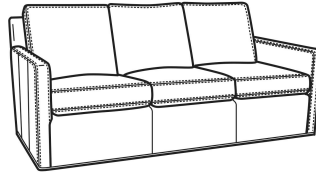

OLIVER

Standard Seat Cushion: Mayfair Seat
Standard Back Pillow: Fiber Back

Also available:

Oliver / 5740
Sofa (74W)
Outside: 74W x 35D x 34H
Inside: 67W x 21D

Oliver / 5740-00
Sofa (80W)
Outside: 80W x 35D x 34H
Inside: 73W x 21D

Oliver / 5744
Loveseat (52W)
Outside: 52W x 35D x 34H
Inside: 45W x 21D

Oliver / 5745
Chair (26.5W)
Outside: 26.5W x 35D x 34H
Inside: 20W x 21D

Oliver / 5745-SW
Swivel Chair (26.5W)
Outside: 26.5W x 35D x 34H
Inside: 20W x 21D

Oliver / 5746
Chair & 1/2 (45.5W)
Outside: 45.5W x 35D x 34H
Inside: 40W x 21D

Oliver / 5748
 Ott & 1/2 (39W X 26D)
 Outside: 39W x 26D x 16.5H
 Inside: 0W x 0D

Oliver / 5748-ST
 Storage & 1/2 (39W X 26D)
 Outside: 39W x 26D x 17H
 Inside: 0W x 0D

Oliver / L5740
 Leather Sofa (74W)
 Outside: 74W x 35D x 34H
 Inside: 67W x 21D

Oliver / L5740-00
 Leather Sofa (80W)
 Outside: 80W x 35D x 34H
 Inside: 73W x 21D

Oliver / L5740-S
 Leather Queen Sleeper (75W)
 Outside: 75W x 36D x 34H
 Inside: 68W x 21D