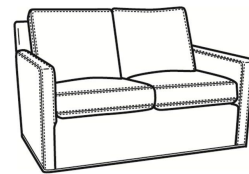

CR LAINE®

STYLE • COMFORT • COLOR

Oliver / 5742-S

DESCRIPTION:	Full Sleeper (68.5W)
OUTSIDE:	68.5"W x 36"D x 34"H
INSIDE:	61.5"W x 21"D
SEAT:	20"H
ARM:	24"H
BACK RAIL:	31"H
COM:	Plain: 16.00 yds Repeat of 2-14": 20.00 yds Repeat of 15-27": 21.75 yds
WEIGHT:	260 lbs

L = available in leather

S = available as sleeper

Standard Features:

Box Border Back

Saddle-Stitched

Full Sleeper Mattress Size: 52W x 75L x 6H

Length when extended: 93L

May be shown with optional features

OLIVER

Standard Seat Cushion: Mayfair Seat
Standard Back Pillow: Fiber Back

Also available:

Oliver / 5740
Sofa (74W)
Outside: 74W x 35D x 34H
Inside: 67W x 21D

Oliver / 5740-00
Sofa (80W)
Outside: 80W x 35D x 34H
Inside: 73W x 21D

Oliver / 5744
Loveseat (52W)
Outside: 52W x 35D x 34H
Inside: 45W x 21D

Oliver / 5745
Chair (26.5W)
Outside: 26.5W x 35D x 34H
Inside: 20W x 21D

Oliver / 5745-SW
Swivel Chair (26.5W)
Outside: 26.5W x 35D x 34H
Inside: 20W x 21D