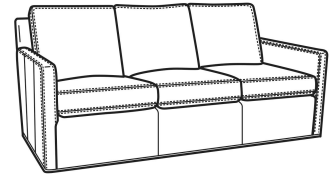

L = available in leather

S = available as sleeper

Standard Features:

Box Border Back

Saddle-Stitched

Full Sleeper Mattress Size: 52W x 75L x 6H

Length when extended: 93L

May be shown with optional features

OLIVER

Standard Seat Cushion: Mayfair Seat
Standard Back Pillow: Fiber Back

Also available:

Oliver / 5740
Sofa (74W)
Outside: 74W x 35D x 34H
Inside: 67W x 21D

Oliver / 5740-00
Sofa (80W)
Outside: 80W x 35D x 34H
Inside: 73W x 21D

Oliver / 5744
Loveseat (52W)
Outside: 52W x 35D x 34H
Inside: 45W x 21D

Oliver / 5745
Chair (26.5W)
Outside: 26.5W x 35D x 34H
Inside: 20W x 21D

Oliver / 5745-SW
Swivel Chair (26.5W)
Outside: 26.5W x 35D x 34H
Inside: 20W x 21D

Oliver / 5746
Chair & 1/2 (45.5W)
Outside: 45.5W x 35D x 34H
Inside: 40W x 21D

Oliver / 5748
 Ott & 1/2 (39W X 26D)
 Outside: 39W x 26D x 16.5H
 Inside: 0W x 0D

Oliver / 5748-ST
 Storage & 1/2 (39W X 26D)
 Outside: 39W x 26D x 17H
 Inside: 0W x 0D