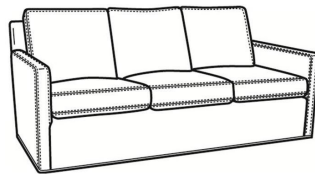

CR LAINE®

STYLE • COMFORT • COLOR

Oliver / 5742-S

DESCRIPTION:	Full Sleeper (68.5W)
OUTSIDE:	68.5"W x 36"D x 34"H
INSIDE:	61.5"W x 21"D
SEAT:	20"H
ARM:	24"H
BACK RAIL:	31"H
COM:	Plain: 16.00 yds Repeat of 2-14": 20.00 yds Repeat of 15-27": 21.75 yds
WEIGHT:	260 lbs

L = available in leather

S = available as sleeper

Standard Features:

Box Border Back

Saddle-Stitched

Full Sleeper Mattress Size: 52W x 75L x 6H

Length when extended: 93L

May be shown with optional features

OLIVER

Standard Seat Cushion: Mayfair Seat
Standard Back Pillow: Fiber Back

Also available:

Oliver / 5740
Sofa (74W)
Outside: 74W x 35D x 34H
Inside: 67W x 21D

Oliver / 5740-00
Sofa (80W)
Outside: 80W x 35D x 34H
Inside: 73W x 21D

Oliver / 5744
Loveseat (52W)
Outside: 52W x 35D x 34H
Inside: 45W x 21D

Oliver / 5745
Chair (26.5W)
Outside: 26.5W x 35D x 34H
Inside: 20W x 21D

Oliver / 5745-SW
Swivel Chair (26.5W)
Outside: 26.5W x 35D x 34H
Inside: 20W x 21D