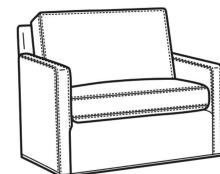

Oliver / L5745-SW
 Leather Swivel Chair (26.5W)
 Outside: 26.5W x 35D x 34H
 Inside: 20W x 21D

Oliver / L5746
 Leather Chair & 1/2 (45.5W)
 Outside: 45.5W x 35D x 34H
 Inside: 40W x 21D

Oliver / L5746-S
 Leather Twin Sleeper (45.5W)
 Outside: 45.5W x 36D x 34H
 Inside: 40W x 21D

Oliver / L5748
 Leather Ott & 1/2 (39W X 26D)
 Outside: 39W x 26D x 16.5H
 Inside: 0W x 0D

Oliver / L5748-ST
 Leather Storage Ott (39W X 26D)
 Outside: 39W x 26D x 17H
 Inside: 0W x 0D

Oliver / 5740-S
 Queen Sleeper (75W)
 Outside: 75W x 36D x 34H
 Inside: 68W x 21D