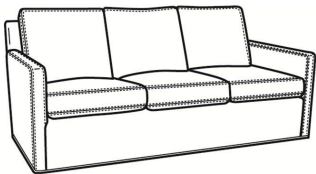

CR LAINE®

STYLE • COMFORT • COLOR

Oliver / 5742-S

DESCRIPTION:	Full Sleeper (68.5W)
OUTSIDE:	68.5"W x 36"D x 34"H
INSIDE:	61.5"W x 21"D
SEAT:	20"H
ARM:	24"H
BACK RAIL:	31"H
COM:	Plain: 16.00 yds Repeat of 2-14": 20.00 yds Repeat of 15-27": 21.75 yds
WEIGHT:	260 lbs

L = available in leather

S = available as sleeper

Standard Features:

Box Border Back

Saddle-Stitched

Full Sleeper Mattress Size: 52W x 75L x 6H

Length when extended: 93L

May be shown with optional features

OLIVER

Standard Seat Cushion: Mayfair Seat
Standard Back Pillow: Fiber Back

Also available:

Oliver / 5740
Sofa (74W)
Outside: 74W x 35D x 34H
Inside: 67W x 21D

Oliver / 5740-00
Sofa (80W)
Outside: 80W x 35D x 34H
Inside: 73W x 21D

Oliver / 5744
Loveseat (52W)
Outside: 52W x 35D x 34H
Inside: 45W x 21D

Oliver / 5745
Chair (26.5W)
Outside: 26.5W x 35D x 34H
Inside: 20W x 21D

Oliver / 5745-SW
Swivel Chair (26.5W)
Outside: 26.5W x 35D x 34H
Inside: 20W x 21D