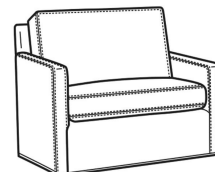

L = available in leather

S = available as sleeper

Standard Features:

Box Border Back

Saddle-Stitched

Full Sleeper Mattress Size: 52W x 75L x 6H

Length when extended: 93L

May be shown with optional features

OLIVER

Standard Seat Cushion: Mayfair Seat
Standard Back Pillow: Fiber Back

Also available:

Oliver / 5740
Sofa (74W)
Outside: 74W x 35D x 34H
Inside: 67W x 21D

Oliver / 5740-00
Sofa (80W)
Outside: 80W x 35D x 34H
Inside: 73W x 21D

Oliver / 5744
Loveseat (52W)
Outside: 52W x 35D x 34H
Inside: 45W x 21D

Oliver / 5745
Chair (26.5W)
Outside: 26.5W x 35D x 34H
Inside: 20W x 21D

Oliver / 5745-SW
Swivel Chair (26.5W)
Outside: 26.5W x 35D x 34H
Inside: 20W x 21D