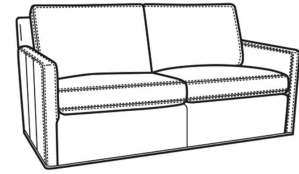

OLIVER

Standard Seat Cushion: Mayfair Seat
Standard Back Pillow: Fiber Back

Also available:

Oliver / 5740
Sofa (74W)
Outside: 74W x 35D x 34H
Inside: 67W x 21D

Oliver / 5740-00
Sofa (80W)
Outside: 80W x 35D x 34H
Inside: 73W x 21D

Oliver / 5744
Loveseat (52W)
Outside: 52W x 35D x 34H
Inside: 45W x 21D

Oliver / 5745
Chair (26.5W)
Outside: 26.5W x 35D x 34H
Inside: 20W x 21D

Oliver / 5745-SW
Swivel Chair (26.5W)
Outside: 26.5W x 35D x 34H
Inside: 20W x 21D

Oliver / 5746
Chair & 1/2 (45.5W)
Outside: 45.5W x 35D x 34H
Inside: 40W x 21D

Oliver / 5748
 Ott & 1/2 (39W X 26D)
 Outside: 39W x 26D x 16.5H
 Inside: 0W x 0D

Oliver / 5748-ST
 Storage & 1/2 (39W X 26D)
 Outside: 39W x 26D x 17H
 Inside: 0W x 0D

Oliver / L5740
 Leather Sofa (74W)
 Outside: 74W x 35D x 34H
 Inside: 67W x 21D

Oliver / L5740-00
 Leather Sofa (80W)
 Outside: 80W x 35D x 34H
 Inside: 73W x 21D

Oliver / L5740-S
 Leather Queen Sleeper (75W)
 Outside: 75W x 36D x 34H
 Inside: 68W x 21D