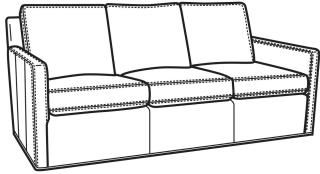

OLIVER

Standard Seat Cushion: Mayfair Seat
Standard Back Pillow: Fiber Back

Also available:

Oliver / 5740
Sofa (74W)
Outside: 74W x 35D x 34H
Inside: 67W x 21D

Oliver / 5740-00
Sofa (80W)
Outside: 80W x 35D x 34H
Inside: 73W x 21D

Oliver / 5744
Loveseat (52W)
Outside: 52W x 35D x 34H
Inside: 45W x 21D

Oliver / 5745
Chair (26.5W)
Outside: 26.5W x 35D x 34H
Inside: 20W x 21D

Oliver / 5745-SW
Swivel Chair (26.5W)
Outside: 26.5W x 35D x 34H
Inside: 20W x 21D

Oliver / 5746
Chair & 1/2 (45.5W)
Outside: 45.5W x 35D x 34H
Inside: 40W x 21D

Oliver / 5748
 Ott & 1/2 (39W X 26D)
 Outside: 39W x 26D x 16.5H
 Inside: 0W x 0D

Oliver / 5748-ST
 Storage & 1/2 (39W X 26D)
 Outside: 39W x 26D x 17H
 Inside: 0W x 0D

Oliver / L5740
 Leather Sofa (74W)
 Outside: 74W x 35D x 34H
 Inside: 67W x 21D

Oliver / L5740-00
 Leather Sofa (80W)
 Outside: 80W x 35D x 34H
 Inside: 73W x 21D

Oliver / L5740-S
 Leather Queen Sleeper (75W)
 Outside: 75W x 36D x 34H
 Inside: 68W x 21D