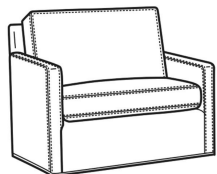

Oliver / 5746
Chair & 1/2 (45.5W)
Outside: 45.5W x 35D x 34H
Inside: 40W x 21D

Oliver / 5748
 Ott & 1/2 (39W X 26D)
 Outside: 39W x 26D x 16.5H
 Inside: 0W x 0D

Oliver / 5748-ST
 Storage & 1/2 (39W X 26D)
 Outside: 39W x 26D x 17H
 Inside: 0W x 0D

Oliver / L5742-S
 Leather Full Sleeper (68.5W)
 Outside: 68.5W x 36D x 34H
 Inside: 61.5W x 21D

Oliver / L5744
 Leather Loveseat (52W)
 Outside: 52W x 35D x 34H
 Inside: 45W x 21D

Oliver / L5745
 Leather Chair (26.5W)
 Outside: 26.5W x 35D x 34H
 Inside: 20W x 21D

Oliver / L5745-SW
 Leather Swivel Chair (26.5W)
 Outside: 26.5W x 35D x 34H
 Inside: 20W x 21D

Oliver / L5746
 Leather Chair & 1/2 (45.5W)
 Outside: 45.5W x 35D x 34H
 Inside: 40W x 21D

Oliver / L5746-S
 Leather Twin Sleeper (45.5W)
 Outside: 45.5W x 36D x 34H
 Inside: 40W x 21D