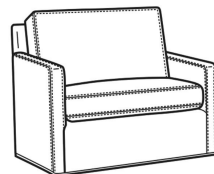

Oliver / L5742-S
 Leather Full Sleeper (68.5W)
 Outside: 68.5W x 36D x 34H
 Inside: 61.5W x 21D

Oliver / L5744
 Leather Loveseat (52W)
 Outside: 52W x 35D x 34H
 Inside: 45W x 21D

Oliver / L5745
 Leather Chair (26.5W)
 Outside: 26.5W x 35D x 34H
 Inside: 20W x 21D

Oliver / L5745-SW
 Leather Swivel Chair (26.5W)
 Outside: 26.5W x 35D x 34H
 Inside: 20W x 21D

Oliver / L5746
 Leather Chair & 1/2 (45.5W)
 Outside: 45.5W x 35D x 34H
 Inside: 40W x 21D

Oliver / L5746-S
 Leather Twin Sleeper (45.5W)
 Outside: 45.5W x 36D x 34H
 Inside: 40W x 21D