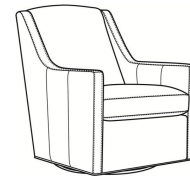

## Lafayette / L745-05

DESCRIPTION:	Chair (29W)
OUTSIDE:	29"W x 36.5"D x 39"H
INSIDE:	22.5"W x 21"D
SEAT:	19"H
ARM:	24"H
COM:	Plain: 98 sq ft
WEIGHT:	70 lbs

**L** = available in leather

## LAFAYETTE

Standard Seat Cushion: Hallmark Seat

### Also available:

LaFayette / L745-07  
Leather Ottoman (25.5W X 19D)  
Outside: 25.5W x 19D x 16.5H  
Inside: 0W x 0D

LaFayette / 745-07  
Ottoman (25.5W X 19D)  
Outside: 25.5W x 19D x 16.5H  
Inside: 0W x 0D

Lafayette / 745-05  
Chair (29W)  
Outside: 29W x 36.5D x 39H  
Inside: 22.5W x 21D

Lafayette / 745-05SG  
Swivel Glider (29W)  
Outside: 29W x 36.5D x 39H  
Inside: 22.5W x 21D

Lafayette / 745-05SW  
Swivel Chair (29W)  
Outside: 29W x 36.5D x 39H  
Inside: 22.5W x 21D