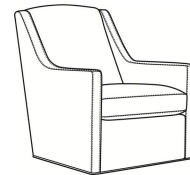

## Lafayette / L745-05

DESCRIPTION:	Chair (29W)
OUTSIDE:	29"W x 36.5"D x 39"H
INSIDE:	22.5"W x 21"D
SEAT:	19"H
ARM:	24"H
COM:	Plain: 98 sq ft
WEIGHT:	70 lbs

**L** = available in leather

## LAFAYETTE

Standard Seat Cushion: Hallmark Seat

### Also available:

LaFayette / L745-07  
Leather Ottoman (25.5W X 19D)  
Outside: 25.5W x 19D x 16.5H  
Inside: 0W x 0D

LaFayette / 745-07  
Ottoman (25.5W X 19D)  
Outside: 25.5W x 19D x 16.5H  
Inside: 0W x 0D

Lafayette / 745-05  
Chair (29W)  
Outside: 29W x 36.5D x 39H  
Inside: 22.5W x 21D

Lafayette / 745-05SG  
Swivel Glider (29W)  
Outside: 29W x 36.5D x 39H  
Inside: 22.5W x 21D

Lafayette / 745-05SW  
Swivel Chair (29W)  
Outside: 29W x 36.5D x 39H  
Inside: 22.5W x 21D