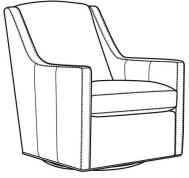

## Lafayette / L745-05

DESCRIPTION:	Chair (29W)
OUTSIDE:	29"W x 36.5"D x 39"H
INSIDE:	22.5"W x 21"D
SEAT:	19"H
ARM:	24"H
COM:	Plain: 98 sq ft
WEIGHT:	70 lbs

**L** = available in leather

### Also available:

LaFayette / L745-07  
Leather Ottoman (25.5W X 19D)  
Outside: 25.5W x 19D x 16.5H  
Inside: 0W x 0D

LaFayette / 745-07  
Ottoman (25.5W X 19D)  
Outside: 25.5W x 19D x 16.5H  
Inside: 0W x 0D

Lafayette / 745-05  
Chair (29W)  
Outside: 29W x 36.5D x 39H  
Inside: 22.5W x 21D

Lafayette / 745-05SG  
Swivel Glider (29W)  
Outside: 29W x 36.5D x 39H  
Inside: 22.5W x 21D

Lafayette / 745-05SW  
Swivel Chair (29W)  
Outside: 29W x 36.5D x 39H  
Inside: 22.5W x 21D

Lafayette / L745-05SG  
Leather Swivel Glider (29W)  
Outside: 29W x 36.5D x 39H  
Inside: 22.5W x 21D

Lafayette / L745-05SW  
Leather Swivel Chair (29W)  
Outside: 29W x 36.5D x 39H  
Inside: 22.5W x 21D