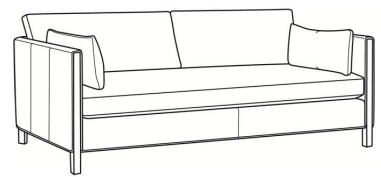

CR LAINE®

STYLE • COMFORT • COLOR

Nelson / L3500-05

DESCRIPTION:	Chair (31W)
OUTSIDE:	31"W x 36"D x 33"H
INSIDE:	24.5"W x 22"D
SEAT:	19"H
ARM:	27"H
BACK RAIL:	27"H
COM:	Plain: 97 sq ft
WEIGHT:	75 lbs

L = available in leather

Standard Features:

Box Border Back

Weltless Cushions

Oak wood legs. Wood grain pattern is a natural characteristic of oak

May be shown with optional features

NELSON

Standard Seat Cushion:	Hallmark Seat
Standard Back Pillow:	Fiber Back

Also available:

Nelson / 3500-07
Ottoman (25W X 20D)
Outside: 25W x 20D x 18H
Inside: 0W x 0D

Nelson / L3500-07
Leather Ottoman (25W X 20D)
Outside: 25W x 20D x 18H
Inside: 0W x 0D

Nelson / 3500-05
Chair (31W)
Outside: 31W x 36D x 33H
Inside: 24.5W x 22D

Nelson / 3500-20B
Sofa (87W)
Outside: 87W x 38D x 33H
Inside: 80.5W x 24D

Nelson / 3500-22B
Apt Sofa (77W)
Outside: 77W x 38D x 33H
Inside: 70.5W x 24D

Nelson / L3500-20B
Leather Sofa (87W)
Outside: 87W x 38D x 33H
Inside: 80.5W x 24D