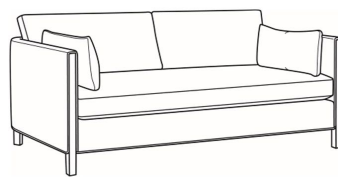

CR LAINE®

STYLE • COMFORT • COLOR

Nelson / L3500-05

DESCRIPTION:	Chair (31W)
OUTSIDE:	31"W x 36"D x 33"H
INSIDE:	24.5"W x 22"D
SEAT:	19"H
ARM:	27"H
BACK RAIL:	27"H
COM:	Plain: 97 sq ft
WEIGHT:	75 lbs

L = available in leather

Standard Features:

Box Border Back

Weltless Cushions

Oak wood legs. Wood grain pattern is a natural characteristic of oak

May be shown with optional features

NELSON

Standard Seat Cushion:	Hallmark Seat
Standard Back Pillow:	Fiber Back

Also available:

Nelson / 3500-07
Ottoman (25W X 20D)
Outside: 25W x 20D x 18H
Inside: 0W x 0D

Nelson / L3500-07
Leather Ottoman (25W X 20D)
Outside: 25W x 20D x 18H
Inside: 0W x 0D

Nelson / 3500-05
Chair (31W)
Outside: 31W x 36D x 33H
Inside: 24.5W x 22D

Nelson / 3500-20B
Sofa (87W)
Outside: 87W x 38D x 33H
Inside: 80.5W x 24D

Nelson / 3500-22B
Apt Sofa (77W)
Outside: 77W x 38D x 33H
Inside: 70.5W x 24D

Nelson / L3500-20B
Leather Sofa (87W)
Outside: 87W x 38D x 33H
Inside: 80.5W x 24D