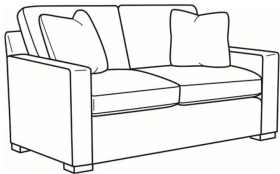

Also available:

Travis / 8780-04
Loveseat (60W)
Outside: 60W x 41D x 37H
Inside: 47W x 24.5D