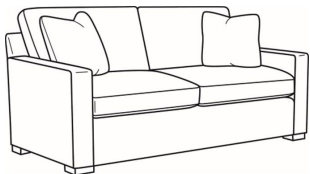

### Standard Features:

Box Border Back

Weltless

May be shown with optional features

### Also available:

Travis / 8780-04  
Loveseat (60W)  
Outside: 60W x 41D x 37H  
Inside: 47W x 24.5D

Travis / 8780-05  
Chair (34W)  
Outside: 34W x 41D x 37H  
Inside: 22W x 24.5D

Travis / 8780-05SW  
Swivel Chair (34W)  
Outside: 34W x 41D x 37H  
Inside: 22W x 24.5D