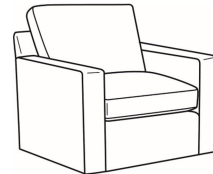

## Travis / 8780-00

DESCRIPTION:	Sofa (83W)
OUTSIDE:	83"W x 41"D x 37"H
INSIDE:	70"W x 24.5"D
SEAT:	21.5"H
ARM:	25.5"H
BACK RAIL:	30.5"H
THROW PILLOWS:	2 - 20"
COM:	Plain: 19.00 yds Repeat of 2-14": 23.75 yds Repeat of 15-27": 25.75 yds
WEIGHT:	160 lbs

### Standard Features:

Box Border Back

Weltless

May be shown with optional features

## TRAVIS

Standard Seat Cushion:	Comfort Down Seat
Standard Back Pillow:	Comfort Down Back

### Also available:

Travis / 8780-04  
Loveseat (60W)  
Outside: 60W x 41D x 37H  
Inside: 47W x 24.5D

Travis / 8780-05  
Chair (34W)  
Outside: 34W x 41D x 37H  
Inside: 22W x 24.5D

Travis / 8780-05SW  
Swivel Chair (34W)  
Outside: 34W x 41D x 37H  
Inside: 22W x 24.5D