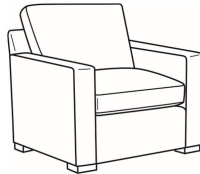

Travis / 8780-05
Chair (34W)
Outside: 34W x 41D x 37H
Inside: 22W x 24.5D