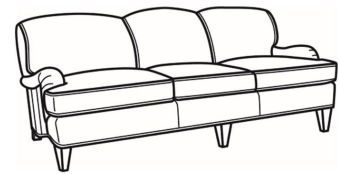

CR LAINE®

STYLE • COMFORT • COLOR

Russel / 8520

| | |
|----------------|---|
| DESCRIPTION: | Sofa (88W) |
| OUTSIDE: | 88"W x 40"D x 34"H |
| INSIDE: | 75"W x 22"D |
| SEAT: | 20"H |
| ARM: | 22"H |
| THROW PILLOWS: | 2 - 20" |
| COM: | Plain: 16.00 yds Repeat of 2-14": 20.00 yds Repeat of 15-27": 21.75 yds |
| WEIGHT: | 130 lbs |

L = available in leather

Standard Features:

Tight Back

May be shown with optional features

RUSSEL

Standard Seat Cushion: Hallmark Seat

Also available:

Russel / 8522
Apt Sofa (78W)
Outside: 78W x 40D x 34H
Inside: 65W x 22D

Russel / 8525
Chair (37W)
Outside: 37W x 40D x 34H
Inside: 23W x 22D

Russel / L8520
Leather Sofa (88W)
Outside: 88W x 40D x 34H
Inside: 75W x 22D

Russel / L8522
Leather Apt Sofa (78W)
Outside: 78W x 40D x 34H
Inside: 65W x 22D