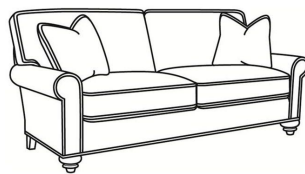

CR LAINE®

STYLE • COMFORT • COLOR

Bayside / 7772

DESCRIPTION:	Apt Sofa (74W)
OUTSIDE:	74"W x 35"D x 37"H
INSIDE:	58"W x 21.5"D
SEAT:	20"H
ARM:	24"H
BACK RAIL:	30"H
THROW PILLOWS:	2 - 18"
COM:	Plain: 17.00 yds Repeat of 2-14": 21.25 yds Repeat of 15-27": 23.00 yds
WEIGHT:	125 lbs

Standard Features:

Box Border Back

May be shown with optional features

BAYSIDE

Standard Seat Cushion: Hallmark Seat
Standard Back Pillow: Fiber Back

Also available:

Bayside / 7770
Sofa (84W)
Outside: 84W x 35D x 37H
Inside: 68W x 21.5D

Bayside / 7774
Loveseat (60W)
Outside: 60W x 35D x 37H
Inside: 44W x 21.5D