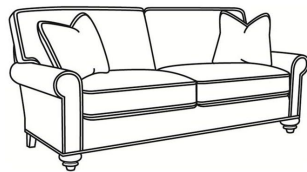

## Bayside / 7770

DESCRIPTION:	Sofa (84W)
OUTSIDE:	84"W x 35"D x 37"H
INSIDE:	68"W x 21.5"D
SEAT:	20"H
ARM:	24"H
BACK RAIL:	30"H
THROW PILLOWS:	2 - 18"
COM:	Plain: 18.00 yds Repeat of 2-14": 22.50 yds Repeat of 15-27": 24.50 yds
WEIGHT:	145 lbs

### Standard Features:

Box Border Back

May be shown with optional features

## BAYSIDE

Standard Seat Cushion: Hallmark Seat  
Standard Back Pillow: Fiber Back

---

### Also available:

Bayside / 7772  
Apt Sofa (74W)  
Outside: 74W x 35D x 37H  
Inside: 58W x 21.5D

Bayside / 7774  
Loveseat (60W)  
Outside: 60W x 35D x 37H  
Inside: 44W x 21.5D