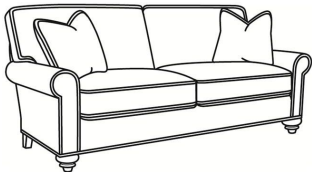

Also available:

Bayside / 7772
Apt Sofa (74W)
Outside: 74W x 35D x 37H
Inside: 58W x 21.5D