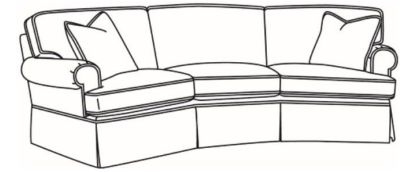

CD86 Series / CD8623S
Wedge Sofa (118W)
Outside: 118W x 55D x 38H
Inside: 0W x 24.5D