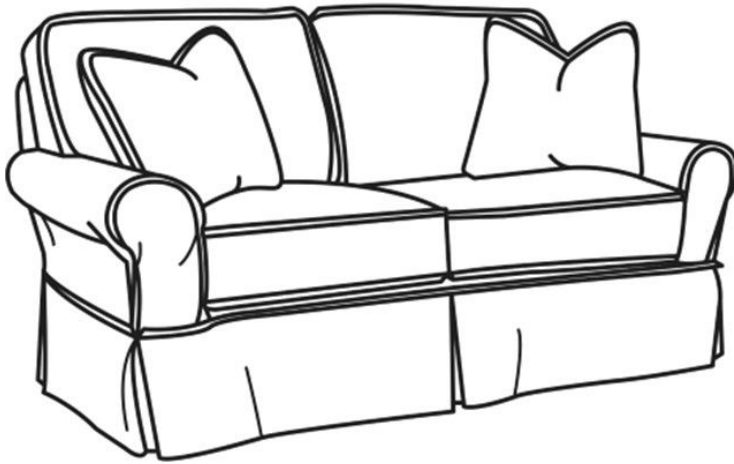

CR LAINE®

STYLE • COMFORT • COLOR

Hudson / 7702-SC

DESCRIPTION:	Apt Sofa (74W)
OUTSIDE:	74"W x 35"D x 37"H
INSIDE:	58"W x 21.5"D
SEAT:	21"H
ARM:	25"H
BACK RAIL:	30"H
THROW PILLOWS:	2 - 18"
COM:	Plain: 18.00 yds Repeat of 2-14": 22.50 yds Repeat of 15-27": 24.50 yds
WEIGHT:	125 lbs

SC = available slipcovered

S = available as sleeper

Standard Features:

Box Border Back

May be shown with optional features

HUDSON

Standard Seat Cushion:	Hallmark Seat
Standard Back Pillow:	Fiber Back

Also available:

Hudson / 7700
Sofa (84W)
Outside: 84W x 35D x 37H
Inside: 68W x 21.5D

Hudson / 7702
Apt Sofa (74W)
Outside: 74W x 35D x 37H
Inside: 58W x 21.5D

Hudson / 7704
Loveseat (60W)
Outside: 60W x 35D x 37H
Inside: 44W x 21.5D

Hudson / 7700-SC
Slipcovered Sofa (84W)
Outside: 84W x 35D x 37H
Inside: 68W x 21.5D

Hudson / 7704-SC
Slipcovered Loveseat (60W)
Outside: 60W x 35D x 37H
Inside: 44W x 21.5D

Hudson / 7700-S
Queen Sleeper (82W)
Outside: 82W x 35D x 37H
Inside: 68W x 21.5D