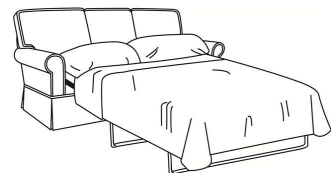

SC = available slipcovered

S = available as sleeper

Standard Features:

Box Border Back

May be shown with optional features

HUDSON

Standard Seat Cushion:	Hallmark Seat
Standard Back Pillow:	Fiber Back

Also available:

Hudson / 7700
Sofa (84W)
Outside: 84W x 35D x 37H
Inside: 68W x 21.5D

Hudson / 7702
Apt Sofa (74W)
Outside: 74W x 35D x 37H
Inside: 58W x 21.5D

Hudson / 7704
Loveseat (60W)
Outside: 60W x 35D x 37H
Inside: 44W x 21.5D

Hudson / 7700-SC
Slipcovered Sofa (84W)
Outside: 84W x 35D x 37H
Inside: 68W x 21.5D

Hudson / 7704-SC
Slipcovered Loveseat (60W)
Outside: 60W x 35D x 37H
Inside: 44W x 21.5D

Hudson / 7700-S
Queen Sleeper (82W)
Outside: 82W x 35D x 37H
Inside: 68W x 21.5D