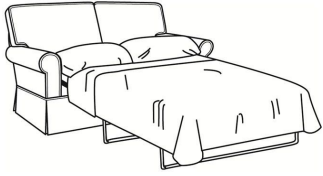

SC = available slipcovered

S = available as sleeper

Standard Features:

Box Border Back

May be shown with optional features

HUDSON

Standard Seat Cushion:	Hallmark Seat
Standard Back Pillow:	Fiber Back

Also available:

Hudson / 7700
Sofa (84W)
Outside: 84W x 35D x 37H
Inside: 68W x 21.5D

Hudson / 7704
Loveseat (60W)
Outside: 60W x 35D x 37H
Inside: 44W x 21.5D

Hudson / 7700-SC
Slipcovered Sofa (84W)
Outside: 84W x 35D x 37H
Inside: 68W x 21.5D

Hudson / 7702-SC
Slipcovered Apt Sofa (74W)
Outside: 74W x 35D x 37H
Inside: 58W x 21.5D

Hudson / 7704-SC
Slipcovered Loveseat (60W)
Outside: 60W x 35D x 37H
Inside: 44W x 21.5D

Hudson / 7700-S
Queen Sleeper (82W)
Outside: 82W x 35D x 37H
Inside: 68W x 21.5D