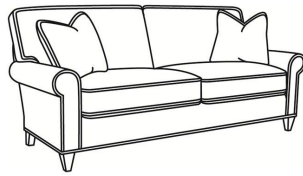

## Portside / 7674

DESCRIPTION:	Loveseat (60W)
OUTSIDE:	60"W x 35"D x 37"H
INSIDE:	44"W x 21.5"D
SEAT:	20"H
ARM:	24"H
BACK RAIL:	30"H
THROW PILLOWS:	2 - 18"
COM:	Plain: 14.00 yds Repeat of 2-14": 17.50 yds Repeat of 15-27": 19.00 yds
WEIGHT:	110 lbs

### Standard Features:

Box Border Back

May be shown with optional features

## PORTSIDE

Standard Seat Cushion: Hallmark Seat  
Standard Back Pillow: Fiber Back

---

### Also available:

Portside / 7670  
Sofa (84W)  
Outside: 84W x 35D x 37H  
Inside: 68W x 21.5D

Portside / 7672  
Apt Sofa (74W)  
Outside: 74W x 35D x 37H  
Inside: 58W x 21.5D