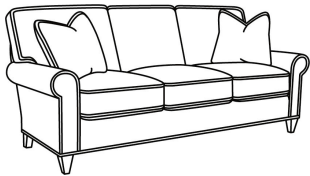

Also available:

Portside / 7670
Sofa (84W)
Outside: 84W x 35D x 37H
Inside: 68W x 21.5D