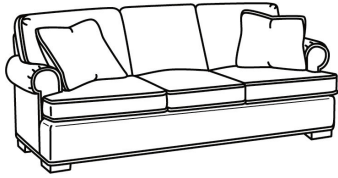

CD86 Series / CD8600S
Sofa (88W)
Outside: 88W x 38D x 38H
Inside: 70W x 22D