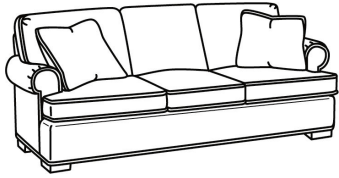

CD86 Series / CD8600S-S
Queen Sleeper (87W)
Outside: 87W x 38D x 38H
Inside: 69W x 22D