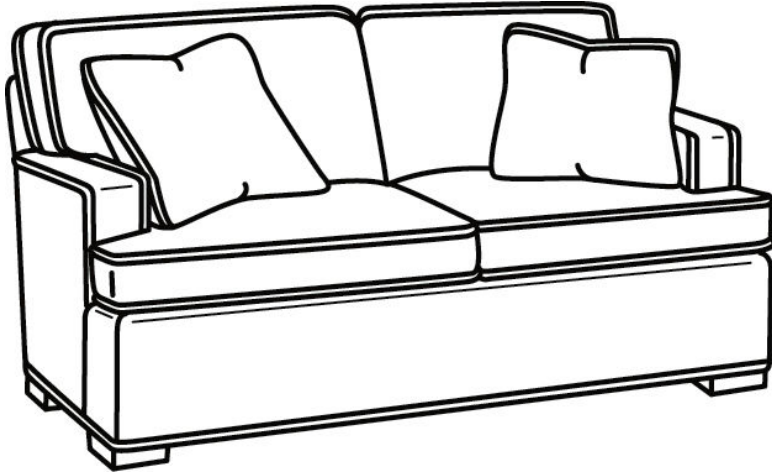

CR LAINE®

STYLE • COMFORT • COLOR

CD86 Series / CD8624T

DESCRIPTION:	Loveseat (60W)
OUTSIDE:	60"W x 41"D x 38"H
INSIDE:	47"W x 24.5"D
SEAT:	21.5"H
ARM:	25.5"H
BACK RAIL:	30.5"H
THROW PILLOWS:	2 - 18"
COM:	Plain: 16.00 yds Repeat of 2-14": 20.00 yds Repeat of 15-27": 21.75 yds
WEIGHT:	110 lbs

S = available as sleeper

Standard Features:

This style is a custom configuration from our CUSTOM DESIGN COLLECTIONS.

Additional configurations available

May be shown with optional features

CD86 SERIES

Standard Seat Cushion: Hallmark Seat
Standard Back Pillow: Fiber Back