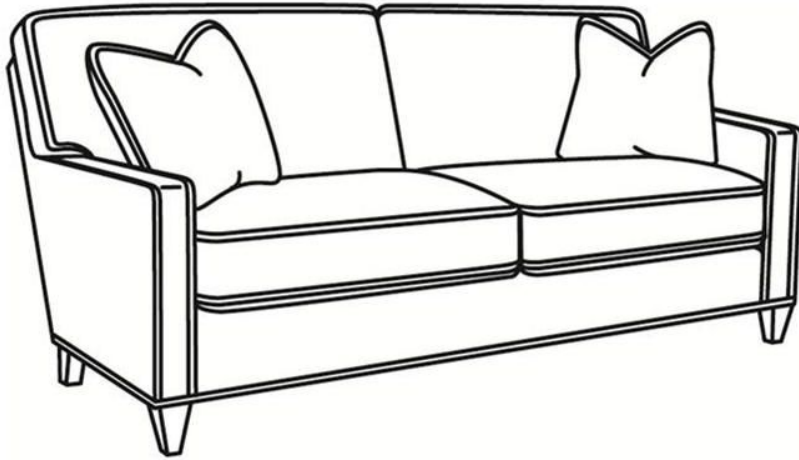

## Topsider / 7654

DESCRIPTION:	Loveseat (54W)
OUTSIDE:	54"W x 35"D x 37"H
INSIDE:	44"W x 21.5"D
SEAT:	20"H
ARM:	23"H
BACK RAIL:	30"H
THROW PILLOWS:	2 - 18"
COM:	Plain: 14.00 yds Repeat of 2-14": 17.50 yds Repeat of 15-27": 19.00 yds
WEIGHT:	110 lbs

### Standard Features:

Box Border Back

May be shown with optional features

## TOPSIDER

Standard Seat Cushion: Hallmark Seat  
Standard Back Pillow: Fiber Back

### Topsider / 7650

Sofa (78W)

Outside: 78W x 35D x 37H

Inside: 68W x 21.5D