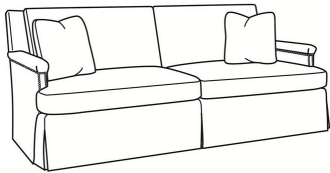

CR LAINE®

STYLE • COMFORT • COLOR

Clara / 7020

DESCRIPTION:	Sofa (81W)
OUTSIDE:	81"W x 39"D x 35"H
INSIDE:	74.5"W x 21"D
SEAT:	19.5"H
ARM:	24"H
BACK RAIL:	35"H
THROW PILLOWS:	2 - 18"
COM:	Plain: 18.00 yds Repeat of 2-14": 22.50 yds Repeat of 15-27": 24.50 yds
WEIGHT:	105 lbs

Standard Features:

- Box Border Back
- Saddle-Stitched
- Standard with small nail trim
- May be shown with optional features

CLARA

Standard Seat Cushion:	Mayfair Seat
Standard Back Pillow:	Fiber Back

Also available:

Clara / 7020-2
Sofa (81W)
Outside: 81W x 39D x 35H
Inside: 74.5W x 21D

Clara / 7025
Chair (28W)
Outside: 28W x 39D x 35H
Inside: 21.5W x 21D

Clara / 7025-SW
Swivel Chair (28W)
Outside: 28W x 39D x 35H
Inside: 21.5W x 21D