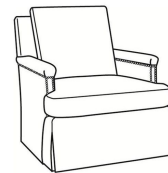

CR LAINE®

STYLE • COMFORT • COLOR

Clara / 7020

DESCRIPTION:	Sofa (81W)
OUTSIDE:	81"W x 39"D x 35"H
INSIDE:	74.5"W x 21"D
SEAT:	19.5"H
ARM:	24"H
BACK RAIL:	35"H
THROW PILLOWS:	2 - 18"
COM:	Plain: 18.00 yds Repeat of 2-14": 22.50 yds Repeat of 15-27": 24.50 yds
WEIGHT:	105 lbs

Standard Features:

- Box Border Back
- Saddle-Stitched
- Standard with small nail trim
- May be shown with optional features

CLARA

Standard Seat Cushion:	Mayfair Seat
Standard Back Pillow:	Fiber Back

Also available:

Clara / 7020-2
Sofa (81W)
Outside: 81W x 39D x 35H
Inside: 74.5W x 21D

Clara / 7025
Chair (28W)
Outside: 28W x 39D x 35H
Inside: 21.5W x 21D

Clara / 7025-SW
Swivel Chair (28W)
Outside: 28W x 39D x 35H
Inside: 21.5W x 21D