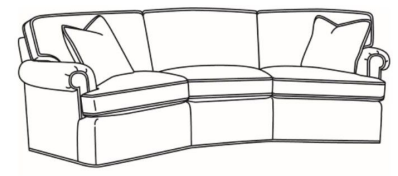

CD86 Series / CD8603R
Wedge Sofa (115W)
Outside: 115W x 51D x 38H
Inside: 0W x 22D