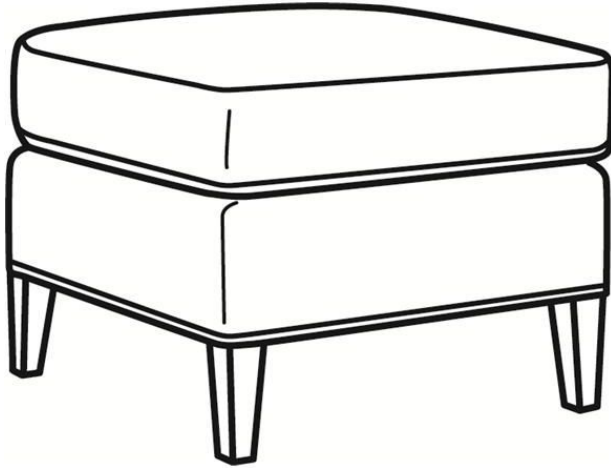

# CR LAINE®

STYLE • COMFORT • COLOR

## Westport / 6700-07

DESCRIPTION:	Ottoman (27W X 21D)
OUTSIDE:	27"W x 21"D x 18"H
COM:	Plain: 3.00 yds Repeat of 2-14": 3.75 yds Repeat of 15-27": 4.25 yds
WEIGHT:	30 lbs