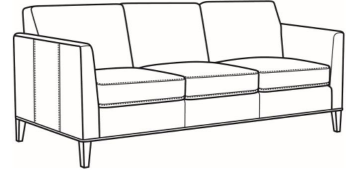

CR LAINE®

STYLE • COMFORT • COLOR

Westport / 6700-05

DESCRIPTION:	Chair (32.5W)
OUTSIDE:	32.5"W x 35"D x 35"H
INSIDE:	23.5"W x 21.5"D
SEAT:	20.5"H
ARM:	28"H
COM:	Plain: 7.50 yds Repeat of 2-14": 9.50 yds Repeat of 15-27": 10.25 yds
WEIGHT:	55 lbs

Westport / L6700-07
Leather Ottoman (27W X 21D)
Outside: 27W x 21D x 18H
Inside: 0W x 0D

Westport / 6700-07
Ottoman (27W X 21D)
Outside: 27W x 21D x 18H
Inside: 0W x 0D

Westport / 6700-00
Sofa (85W)
Outside: 85W x 35D x 35H
Inside: 76W x 21.5D

Westport / 6700-02
Apt Sofa (79W)
Outside: 79W x 35D x 35H
Inside: 70W x 21.5D

Westport / L6700-00
Leather Sofa (85W)
Outside: 85W x 35D x 35H
Inside: 76W x 21.5D

Westport / L6700-02
Leather Apt Sofa (79W)
Outside: 79W x 35D x 35H
Inside: 70W x 21.5D