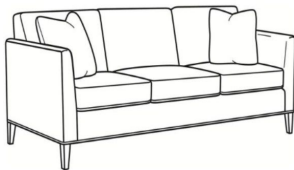

CR LAINE®

STYLE • COMFORT • COLOR

Westport / 6700-05

DESCRIPTION:	Chair (32.5W)
OUTSIDE:	32.5"W x 35"D x 35"H
INSIDE:	23.5"W x 21.5"D
SEAT:	20.5"H
ARM:	28"H
COM:	Plain: 7.50 yds Repeat of 2-14": 9.50 yds Repeat of 15-27": 10.25 yds
WEIGHT:	55 lbs

L = available in leather

Standard Features:

Tight Back

French Seamed

May be shown with optional features

WESTPORT

Standard Seat Cushion: Hallmark Seat

Also available:

Westport / L6700-07
Leather Ottoman (27W X 21D)
Outside: 27W x 21D x 18H
Inside: 0W x 0D

Westport / 6700-07
Ottoman (27W X 21D)
Outside: 27W x 21D x 18H
Inside: 0W x 0D

Westport / 6700-00
Sofa (85W)
Outside: 85W x 35D x 35H
Inside: 76W x 21.5D