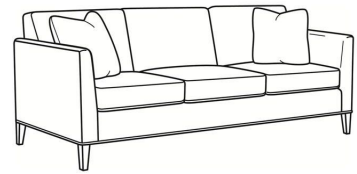

CR LAINE®

STYLE • COMFORT • COLOR

Westport / 6700-05

DESCRIPTION:	Chair (32.5W)
OUTSIDE:	32.5"W x 35"D x 35"H
INSIDE:	23.5"W x 21.5"D
SEAT:	20.5"H
ARM:	28"H
COM:	Plain: 7.50 yds Repeat of 2-14": 9.50 yds Repeat of 15-27": 10.25 yds
WEIGHT:	55 lbs

L = available in leather

Standard Features:

Tight Back

French Seamed

May be shown with optional features

WESTPORT

Standard Seat Cushion: Hallmark Seat

Also available:

Westport / L6700-07
Leather Ottoman (27W X 21D)
Outside: 27W x 21D x 18H
Inside: 0W x 0D

Westport / 6700-07
Ottoman (27W X 21D)
Outside: 27W x 21D x 18H
Inside: 0W x 0D

Westport / 6700-00
Sofa (85W)
Outside: 85W x 35D x 35H
Inside: 76W x 21.5D