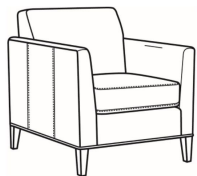

CR LAINE®

STYLE • COMFORT • COLOR

Westport / 6700-05

DESCRIPTION:	Chair (32.5W)
OUTSIDE:	32.5"W x 35"D x 35"H
INSIDE:	23.5"W x 21.5"D
SEAT:	20.5"H
ARM:	28"H
COM:	Plain: 7.50 yds Repeat of 2-14": 9.50 yds Repeat of 15-27": 10.25 yds
WEIGHT:	55 lbs

Westport / L6700-07
Leather Ottoman (27W X 21D)
Outside: 27W x 21D x 18H
Inside: 0W x 0D

Westport / 6700-07
Ottoman (27W X 21D)
Outside: 27W x 21D x 18H
Inside: 0W x 0D

Westport / 6700-00
Sofa (85W)
Outside: 85W x 35D x 35H
Inside: 76W x 21.5D

Westport / 6700-02
Apt Sofa (79W)
Outside: 79W x 35D x 35H
Inside: 70W x 21.5D

Westport / L6700-00
Leather Sofa (85W)
Outside: 85W x 35D x 35H
Inside: 76W x 21.5D

Westport / L6700-02
Leather Apt Sofa (79W)
Outside: 79W x 35D x 35H
Inside: 70W x 21.5D