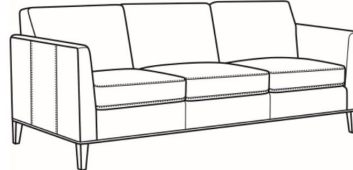

CR LAINE®

STYLE • COMFORT • COLOR

Westport / 6700-05

DESCRIPTION:	Chair (32.5W)
OUTSIDE:	32.5"W x 35"D x 35"H
INSIDE:	23.5"W x 21.5"D
SEAT:	20.5"H
ARM:	28"H
COM:	Plain: 7.50 yds Repeat of 2-14": 9.50 yds Repeat of 15-27": 10.25 yds
WEIGHT:	55 lbs

Westport / L6700-07
Leather Ottoman (27W X 21D)
Outside: 27W x 21D x 18H
Inside: 0W x 0D

Westport / 6700-07
Ottoman (27W X 21D)
Outside: 27W x 21D x 18H
Inside: 0W x 0D

Westport / 6700-00
Sofa (85W)
Outside: 85W x 35D x 35H
Inside: 76W x 21.5D

Westport / 6700-02
Apt Sofa (79W)
Outside: 79W x 35D x 35H
Inside: 70W x 21.5D

Westport / L6700-00
Leather Sofa (85W)
Outside: 85W x 35D x 35H
Inside: 76W x 21.5D

Westport / L6700-02
Leather Apt Sofa (79W)
Outside: 79W x 35D x 35H
Inside: 70W x 21.5D