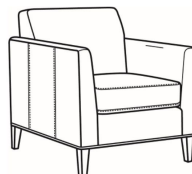

CR LAINE®

STYLE • COMFORT • COLOR

Westport / 6700-00

DESCRIPTION:	Sofa (85W)
OUTSIDE:	85"W x 35"D x 35"H
INSIDE:	76"W x 21.5"D
SEAT:	20.5"H
ARM:	28"H
THROW PILLOWS:	2 - 18"
COM:	Plain: 15.00 yds Repeat of 2-14": 18.75 yds Repeat of 15-27": 20.25 yds
WEIGHT:	160 lbs

Westport / 6700-02
Apt Sofa (79W)
Outside: 79W x 35D x 35H
Inside: 70W x 21.5D

Westport / 6700-05
Chair (32.5W)
Outside: 32.5W x 35D x 35H
Inside: 23.5W x 21.5D

Westport / L6700-00
Leather Sofa (85W)
Outside: 85W x 35D x 35H
Inside: 76W x 21.5D

Westport / L6700-02
Leather Apt Sofa (79W)
Outside: 79W x 35D x 35H
Inside: 70W x 21.5D

Westport / L6700-05
Leather Chair (32.5W)
Outside: 32.5W x 35D x 35H
Inside: 23.5W x 21.5D