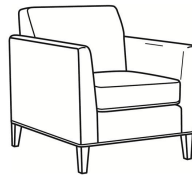

CR LAINE®

STYLE • COMFORT • COLOR

Westport / 6700-00

DESCRIPTION:	Sofa (85W)
OUTSIDE:	85"W x 35"D x 35"H
INSIDE:	76"W x 21.5"D
SEAT:	20.5"H
ARM:	28"H
THROW PILLOWS:	2 - 18"
COM:	Plain: 15.00 yds Repeat of 2-14": 18.75 yds Repeat of 15-27": 20.25 yds
WEIGHT:	160 lbs

L = available in leather

Standard Features:

Tight Back

French Seamed

May be shown with optional features

WESTPORT

Standard Seat Cushion: Hallmark Seat

Also available:

Westport / 6700-02
Apt Sofa (79W)
Outside: 79W x 35D x 35H
Inside: 70W x 21.5D

Westport / 6700-05
Chair (32.5W)
Outside: 32.5W x 35D x 35H
Inside: 23.5W x 21.5D

Westport / L6700-00
Leather Sofa (85W)
Outside: 85W x 35D x 35H
Inside: 76W x 21.5D