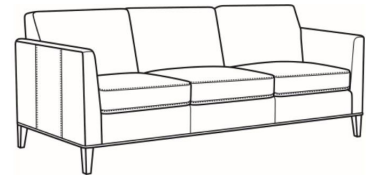

CR LAINE®

STYLE • COMFORT • COLOR

Westport / 6700-00

DESCRIPTION:	Sofa (85W)
OUTSIDE:	85"W x 35"D x 35"H
INSIDE:	76"W x 21.5"D
SEAT:	20.5"H
ARM:	28"H
THROW PILLOWS:	2 - 18"
COM:	Plain: 15.00 yds Repeat of 2-14": 18.75 yds Repeat of 15-27": 20.25 yds
WEIGHT:	160 lbs

L = available in leather

Standard Features:

Tight Back

French Seamed

May be shown with optional features

WESTPORT

Standard Seat Cushion: Hallmark Seat

Also available:

Westport / 6700-02
Apt Sofa (79W)
Outside: 79W x 35D x 35H
Inside: 70W x 21.5D

Westport / 6700-05
Chair (32.5W)
Outside: 32.5W x 35D x 35H
Inside: 23.5W x 21.5D

Westport / L6700-00
Leather Sofa (85W)
Outside: 85W x 35D x 35H
Inside: 76W x 21.5D