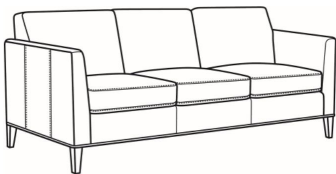

CR LAINE®

STYLE • COMFORT • COLOR

Westport / 6700-00

DESCRIPTION:	Sofa (85W)
OUTSIDE:	85"W x 35"D x 35"H
INSIDE:	76"W x 21.5"D
SEAT:	20.5"H
ARM:	28"H
THROW PILLOWS:	2 - 18"
COM:	Plain: 15.00 yds Repeat of 2-14": 18.75 yds Repeat of 15-27": 20.25 yds
WEIGHT:	160 lbs

L = available in leather

Standard Features:

Tight Back

French Seamed

May be shown with optional features

WESTPORT

Standard Seat Cushion: Hallmark Seat

Also available:

Westport / 6700-02
Apt Sofa (79W)
Outside: 79W x 35D x 35H
Inside: 70W x 21.5D

Westport / 6700-05
Chair (32.5W)
Outside: 32.5W x 35D x 35H
Inside: 23.5W x 21.5D

Westport / L6700-00
Leather Sofa (85W)
Outside: 85W x 35D x 35H
Inside: 76W x 21.5D