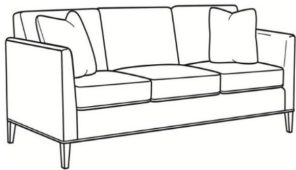

CR LAINE®

STYLE • COMFORT • COLOR

Westport / 6700-00

DESCRIPTION:	Sofa (85W)
OUTSIDE:	85"W x 35"D x 35"H
INSIDE:	76"W x 21.5"D
SEAT:	20.5"H
ARM:	28"H
THROW PILLOWS:	2 - 18"
COM:	Plain: 15.00 yds Repeat of 2-14": 18.75 yds Repeat of 15-27": 20.25 yds
WEIGHT:	160 lbs

L = available in leather

Standard Features:

Tight Back

French Seamed

May be shown with optional features

WESTPORT

Standard Seat Cushion: Hallmark Seat

Also available:

Westport / 6700-02
Apt Sofa (79W)
Outside: 79W x 35D x 35H
Inside: 70W x 21.5D

Westport / 6700-05
Chair (32.5W)
Outside: 32.5W x 35D x 35H
Inside: 23.5W x 21.5D

Westport / L6700-00
Leather Sofa (85W)
Outside: 85W x 35D x 35H
Inside: 76W x 21.5D