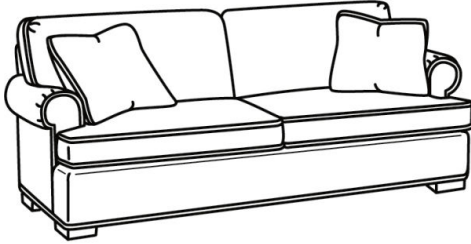

CR LAINE®

STYLE • COMFORT • COLOR

CD86 Series / CD8622S

DESCRIPTION:	Apt Sofa (78W)
OUTSIDE:	78"W x 41"D x 38"H
INSIDE:	60"W x 24.5"D
SEAT:	21.5"H
ARM:	25.5"H
BACK RAIL:	30.5"H
THROW PILLOWS:	2 - 18"
COM:	Plain: 19.00 yds Repeat of 2-14": 23.75 yds Repeat of 15-27": 25.75 yds
WEIGHT:	150 lbs

S = available as sleeper

Standard Features:

This style is a custom configuration from our CUSTOM DESIGN COLLECTIONS.

Additional configurations available

May be shown with optional features

CD86 SERIES

Standard Seat Cushion: Hallmark Seat
Standard Back Pillow: Fiber Back