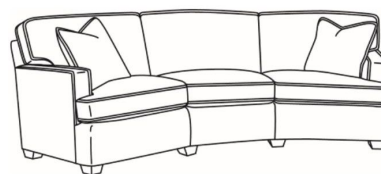

CD86 Series / CD8623T
Wedge Sofa (118W)
Outside: 118W x 55D x 38H
Inside: 0W x 24.5D