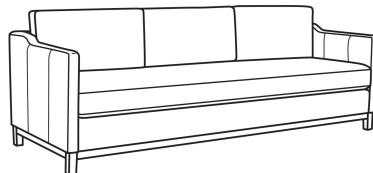

### Standard Features:

Box Border Back

Saddle-Stitched

Oak wood base. Wood grain pattern is a natural characteristic of oak

May be shown with optional features

## RYAN

Standard Seat Cushion: Mayfair Seat  
Standard Back Pillow: Fiber Back

### Also available:

Ryan / 6000-01B  
Long Sofa (96W)  
Outside: 96W x 36.5D x 35H  
Inside: 90W x 22D

Ryan / 6000-20  
Sofa (84W)  
Outside: 84W x 36.5D x 35H  
Inside: 78W x 22D

Ryan / 6000-20B  
Sofa (84W)  
Outside: 84W x 36.5D x 35H  
Inside: 78W x 22D

Ryan / L6000-01  
Leather Long Sofa (96W)  
Outside: 96W x 36.5D x 35H  
Inside: 90W x 22D

Ryan / L6000-01B  
Leather Long Sofa (96W)  
Outside: 96W x 36.5D x 35H  
Inside: 90W x 22D

Ryan / L6000-20  
Leather Sofa (84W)  
Outside: 84W x 36.5D x 35H  
Inside: 78W x 22D