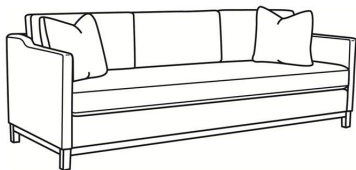

### Standard Features:

Box Border Back

Saddle-Stitched

Oak wood base. Wood grain pattern is a natural characteristic of oak

May be shown with optional features

## RYAN

Standard Seat Cushion: Mayfair Seat  
Standard Back Pillow: Fiber Back

### Also available:

Ryan / 6000-01B  
Long Sofa (96W)  
Outside: 96W x 36.5D x 35H  
Inside: 90W x 22D

Ryan / 6000-20  
Sofa (84W)  
Outside: 84W x 36.5D x 35H  
Inside: 78W x 22D

Ryan / 6000-20B  
Sofa (84W)  
Outside: 84W x 36.5D x 35H  
Inside: 78W x 22D