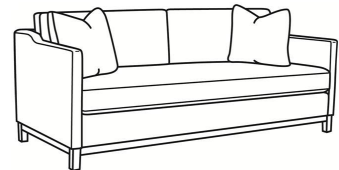

### Standard Features:

Box Border Back

Saddle-Stitched

Oak wood base. Wood grain pattern is a natural characteristic of oak

May be shown with optional features

## RYAN

Standard Seat Cushion: Mayfair Seat  
Standard Back Pillow: Fiber Back

### Also available:

Ryan / 6000-01B  
Long Sofa (96W)  
Outside: 96W x 36.5D x 35H  
Inside: 90W x 22D

Ryan / 6000-20  
Sofa (84W)  
Outside: 84W x 36.5D x 35H  
Inside: 78W x 22D

Ryan / 6000-20B  
Sofa (84W)  
Outside: 84W x 36.5D x 35H  
Inside: 78W x 22D