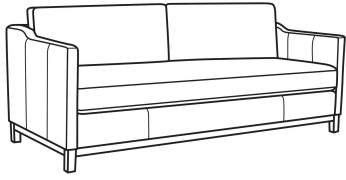

### Standard Features:

Box Border Back

Saddle-Stitched

Oak wood base. Wood grain pattern is a natural characteristic of oak

May be shown with optional features

## RYAN

Standard Seat Cushion: Mayfair Seat  
Standard Back Pillow: Fiber Back

### Also available:

Ryan / 6000-01B  
Long Sofa (96W)  
Outside: 96W x 36.5D x 35H  
Inside: 90W x 22D

Ryan / 6000-20  
Sofa (84W)  
Outside: 84W x 36.5D x 35H  
Inside: 78W x 22D

Ryan / 6000-20B  
Sofa (84W)  
Outside: 84W x 36.5D x 35H  
Inside: 78W x 22D

Ryan / L6000-01  
Leather Long Sofa (96W)  
Outside: 96W x 36.5D x 35H  
Inside: 90W x 22D

Ryan / L6000-01B  
Leather Long Sofa (96W)  
Outside: 96W x 36.5D x 35H  
Inside: 90W x 22D

Ryan / L6000-20  
Leather Sofa (84W)  
Outside: 84W x 36.5D x 35H  
Inside: 78W x 22D