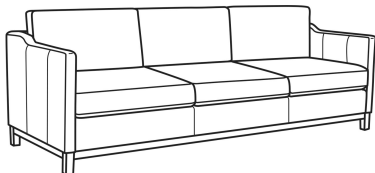

### Standard Features:

Box Border Back

Saddle-Stitched

Oak wood base. Wood grain pattern is a natural characteristic of oak

May be shown with optional features

## RYAN

Standard Seat Cushion: Mayfair Seat  
Standard Back Pillow: Fiber Back

### Also available:

Ryan / 6000-01B  
Long Sofa (96W)  
Outside: 96W x 36.5D x 35H  
Inside: 90W x 22D

Ryan / 6000-20  
Sofa (84W)  
Outside: 84W x 36.5D x 35H  
Inside: 78W x 22D

Ryan / 6000-20B  
Sofa (84W)  
Outside: 84W x 36.5D x 35H  
Inside: 78W x 22D

Ryan / L6000-01  
Leather Long Sofa (96W)  
Outside: 96W x 36.5D x 35H  
Inside: 90W x 22D

Ryan / L6000-01B  
Leather Long Sofa (96W)  
Outside: 96W x 36.5D x 35H  
Inside: 90W x 22D

Ryan / L6000-20  
Leather Sofa (84W)  
Outside: 84W x 36.5D x 35H  
Inside: 78W x 22D