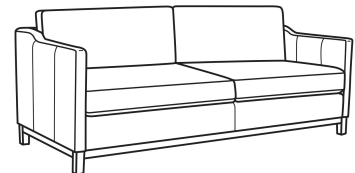

### Standard Features:

Box Border Back

Saddle-Stitched

Oak wood base. Wood grain pattern is a natural characteristic of oak

May be shown with optional features

## RYAN

Standard Seat Cushion: Mayfair Seat  
Standard Back Pillow: Fiber Back

### Also available:

Ryan / 6000-01B  
Long Sofa (96W)  
Outside: 96W x 36.5D x 35H  
Inside: 90W x 22D

Ryan / 6000-20  
Sofa (84W)  
Outside: 84W x 36.5D x 35H  
Inside: 78W x 22D

Ryan / 6000-20B  
Sofa (84W)  
Outside: 84W x 36.5D x 35H  
Inside: 78W x 22D

Ryan / L6000-01  
Leather Long Sofa (96W)  
Outside: 96W x 36.5D x 35H  
Inside: 90W x 22D

Ryan / L6000-01B  
Leather Long Sofa (96W)  
Outside: 96W x 36.5D x 35H  
Inside: 90W x 22D

Ryan / L6000-20  
Leather Sofa (84W)  
Outside: 84W x 36.5D x 35H  
Inside: 78W x 22D