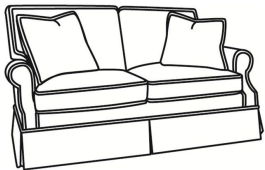

Also available:

Haddonfield / 5994
Loveseat (60W)
Outside: 60W x 38D x 40H
Inside: 46W x 22D