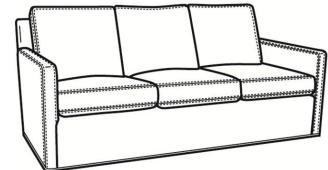

CR LAINE®

STYLE • COMFORT • COLOR

Oliver / 5746

DESCRIPTION:	Chair & 1/2 (45.5W)
OUTSIDE:	45.5"W x 35"D x 34"H
INSIDE:	40"W x 21"D
SEAT:	19"H
ARM:	24"H
BACK RAIL:	31"H
COM:	Plain: 10.00 yds Repeat of 2-14": 12.50 yds Repeat of 15-27": 13.50 yds
WEIGHT:	120 lbs

L = available in leather

S = available as sleeper

Standard Features:

Box Border Back

Saddle-Stitched

May be shown with optional features

OLIVER

Standard Seat Cushion: Mayfair Seat
Standard Back Pillow: Fiber Back

Also available:

Oliver / L5747
Leather Ottoman (25.5W X 19D)
Outside: 25.5W x 19D x 16.5H
Inside: 0W x 0D

Oliver / 5747
Ottoman (25.5W X 19D)
Outside: 25.5W x 19D x 16.5H
Inside: 0W x 0D

Oliver / 5740
Sofa (74W)
Outside: 74W x 35D x 34H
Inside: 67W x 21D

Oliver / 5740-00
Sofa (80W)
Outside: 80W x 35D x 34H
Inside: 73W x 21D

Oliver / 5744
Loveseat (52W)
Outside: 52W x 35D x 34H
Inside: 45W x 21D

Oliver / 5745
Chair (26.5W)
Outside: 26.5W x 35D x 34H
Inside: 20W x 21D