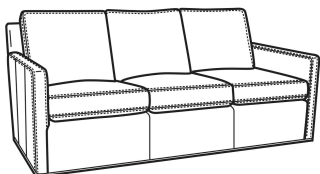

Oliver / 5740-00
Sofa (80W)
Outside: 80W x 35D x 34H
Inside: 73W x 21D

Oliver / 5744
Loveseat (52W)
Outside: 52W x 35D x 34H
Inside: 45W x 21D

Oliver / 5745
Chair (26.5W)
Outside: 26.5W x 35D x 34H
Inside: 20W x 21D

Oliver / 5745-SW
Swivel Chair (26.5W)
Outside: 26.5W x 35D x 34H
Inside: 20W x 21D

Oliver / 5748
Ott & 1/2 (39W X 26D)
Outside: 39W x 26D x 16.5H
Inside: 0W x 0D

Oliver / 5748-ST
Storage & 1/2 (39W X 26D)
Outside: 39W x 26D x 17H
Inside: 0W x 0D