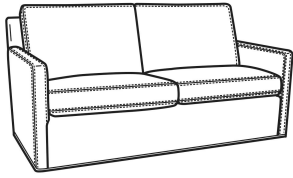

Oliver / 5745-SW
Swivel Chair (26.5W)
Outside: 26.5W x 35D x 34H
Inside: 20W x 21D

Oliver / 5748
Ott & 1/2 (39W X 26D)
Outside: 39W x 26D x 16.5H
Inside: 0W x 0D

Oliver / 5748-ST
Storage & 1/2 (39W X 26D)
Outside: 39W x 26D x 17H
Inside: 0W x 0D

Oliver / L5745-SW
Leather Swivel Chair (26.5W)
Outside: 26.5W x 35D x 34H
Inside: 20W x 21D

Oliver / L5746
Leather Chair & 1/2 (45.5W)
Outside: 45.5W x 35D x 34H
Inside: 40W x 21D

Oliver / L5746-S
Leather Twin Sleeper (45.5W)
Outside: 45.5W x 36D x 34H
Inside: 40W x 21D

Oliver / L5748
Leather Ott 1/2 (39W X 26D)
Outside: 39W x 26D x 16.5H
Inside: 0W x 0D

Oliver / L5748-ST
Leather Storage Ott (39W X 26D)
Outside: 39W x 26D x 17H
Inside: 0W x 0D

Oliver / 5740-S
Queen Sleeper (75W)
Outside: 75W x 36D x 34H
Inside: 68W x 21D