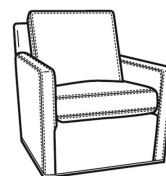

Oliver / L5745
Leather Chair (26.5W)
Outside: 26.5W x 35D x 34H
Inside: 20W x 21D