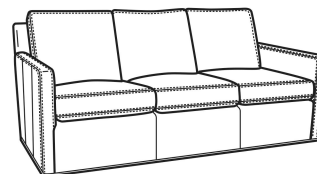

Oliver / 5740-00
Sofa (80W)
Outside: 80W x 35D x 34H
Inside: 73W x 21D

Oliver / 5744
Loveseat (52W)
Outside: 52W x 35D x 34H
Inside: 45W x 21D

Oliver / 5745
Chair (26.5W)
Outside: 26.5W x 35D x 34H
Inside: 20W x 21D

Oliver / 5745-SW
Swivel Chair (26.5W)
Outside: 26.5W x 35D x 34H
Inside: 20W x 21D

Oliver / 5748
Ott & 1/2 (39W X 26D)
Outside: 39W x 26D x 16.5H
Inside: 0W x 0D

Oliver / 5748-ST
Storage & 1/2 (39W X 26D)
Outside: 39W x 26D x 17H
Inside: 0W x 0D

Oliver / L5740
Leather Sofa (74W)
Outside: 74W x 35D x 34H
Inside: 67W x 21D

Oliver / L5740-00
Leather Sofa (80W)
Outside: 80W x 35D x 34H
Inside: 73W x 21D

Oliver / L5740-S
Leather Queen Sleeper (75W)
Outside: 75W x 36D x 34H
Inside: 68W x 21D