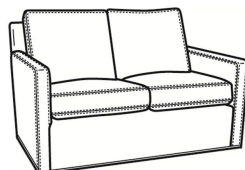

Also available:

Oliver / L5747
Leather Ottoman (25.5W X 19D)
Outside: 25.5W x 19D x 16.5H
Inside: 0W x 0D

Oliver / 5747
Ottoman (25.5W X 19D)
Outside: 25.5W x 19D x 16.5H
Inside: 0W x 0D

Oliver / 5740
Sofa (74W)
Outside: 74W x 35D x 34H
Inside: 67W x 21D

Oliver / 5740-00
Sofa (80W)
Outside: 80W x 35D x 34H
Inside: 73W x 21D

Oliver / 5744
Loveseat (52W)
Outside: 52W x 35D x 34H
Inside: 45W x 21D

Oliver / 5745
Chair (26.5W)
Outside: 26.5W x 35D x 34H
Inside: 20W x 21D

Oliver / 5745-SW
Swivel Chair (26.5W)
Outside: 26.5W x 35D x 34H
Inside: 20W x 21D

Oliver / 5748
Ott & 1/2 (39W X 26D)
Outside: 39W x 26D x 16.5H
Inside: 0W x 0D

Oliver / 5748-ST
Storage & 1/2 (39W X 26D)
Outside: 39W x 26D x 17H
Inside: 0W x 0D