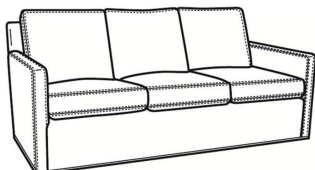

L = available in leather

S = available as sleeper

Standard Features:

Box Border Back

Saddle-Stitched

May be shown with optional features

OLIVER

Standard Seat Cushion: Mayfair Seat
Standard Back Pillow: Fiber Back

Also available:

Oliver / L5747
Leather Ottoman (25.5W X 19D)
Outside: 25.5W x 19D x 16.5H
Inside: 0W x 0D

Oliver / 5747
Ottoman (25.5W X 19D)
Outside: 25.5W x 19D x 16.5H
Inside: 0W x 0D

Oliver / 5740
Sofa (74W)
Outside: 74W x 35D x 34H
Inside: 67W x 21D

Oliver / 5740-00
Sofa (80W)
Outside: 80W x 35D x 34H
Inside: 73W x 21D

Oliver / 5744
Loveseat (52W)
Outside: 52W x 35D x 34H
Inside: 45W x 21D

Oliver / 5745
Chair (26.5W)
Outside: 26.5W x 35D x 34H
Inside: 20W x 21D

Oliver / 5745-SW
Swivel Chair (26.5W)
Outside: 26.5W x 35D x 34H
Inside: 20W x 21D

Oliver / 5748
Ott & 1/2 (39W X 26D)
Outside: 39W x 26D x 16.5H
Inside: 0W x 0D

Oliver / 5748-ST
Storage & 1/2 (39W X 26D)
Outside: 39W x 26D x 17H
Inside: 0W x 0D