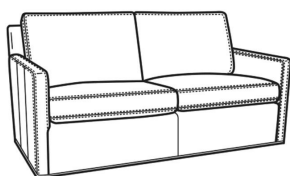

Oliver / 5740-00
Sofa (80W)
Outside: 80W x 35D x 34H
Inside: 73W x 21D

Oliver / 5744
Loveseat (52W)
Outside: 52W x 35D x 34H
Inside: 45W x 21D

Oliver / 5745
Chair (26.5W)
Outside: 26.5W x 35D x 34H
Inside: 20W x 21D

Oliver / 5745-SW
Swivel Chair (26.5W)
Outside: 26.5W x 35D x 34H
Inside: 20W x 21D

Oliver / 5748
Ott & 1/2 (39W X 26D)
Outside: 39W x 26D x 16.5H
Inside: 0W x 0D

Oliver / 5748-ST
Storage & 1/2 (39W X 26D)
Outside: 39W x 26D x 17H
Inside: 0W x 0D

Oliver / L5740
Leather Sofa (74W)
Outside: 74W x 35D x 34H
Inside: 67W x 21D

Oliver / L5740-00
Leather Sofa (80W)
Outside: 80W x 35D x 34H
Inside: 73W x 21D

Oliver / L5740-S
Leather Queen Sleeper (75W)
Outside: 75W x 36D x 34H
Inside: 68W x 21D