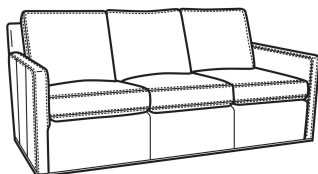

Oliver / 5740-00
Sofa (80W)
Outside: 80W x 35D x 34H
Inside: 73W x 21D

Oliver / 5744
Loveseat (52W)
Outside: 52W x 35D x 34H
Inside: 45W x 21D

Oliver / 5745
Chair (26.5W)
Outside: 26.5W x 35D x 34H
Inside: 20W x 21D

Oliver / 5745-SW
Swivel Chair (26.5W)
Outside: 26.5W x 35D x 34H
Inside: 20W x 21D

Oliver / 5748
Ott & 1/2 (39W X 26D)
Outside: 39W x 26D x 16.5H
Inside: 0W x 0D

Oliver / 5748-ST
Storage & 1/2 (39W X 26D)
Outside: 39W x 26D x 17H
Inside: 0W x 0D

Oliver / L5740
Leather Sofa (74W)
Outside: 74W x 35D x 34H
Inside: 67W x 21D

Oliver / L5740-00
Leather Sofa (80W)
Outside: 80W x 35D x 34H
Inside: 73W x 21D

Oliver / L5740-S
Leather Queen Sleeper (75W)
Outside: 75W x 36D x 34H
Inside: 68W x 21D