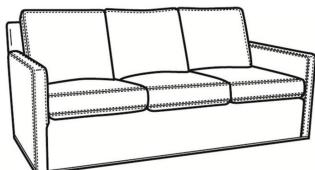

### Also available:

Oliver / L5747  
Leather Ottoman (25.5W X 19D)  
Outside: 25.5W x 19D x 16.5H  
Inside: 0W x 0D

Oliver / 5747  
Ottoman (25.5W X 19D)  
Outside: 25.5W x 19D x 16.5H  
Inside: 0W x 0D

Oliver / 5740  
Sofa (74W)  
Outside: 74W x 35D x 34H  
Inside: 67W x 21D

Oliver / 5740-00  
Sofa (80W)  
Outside: 80W x 35D x 34H  
Inside: 73W x 21D

Oliver / 5744  
Loveseat (52W)  
Outside: 52W x 35D x 34H  
Inside: 45W x 21D