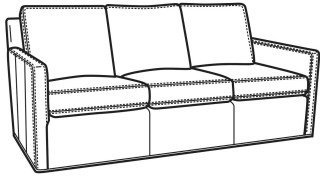

Oliver / 5745-SW
Swivel Chair (26.5W)
Outside: 26.5W x 35D x 34H
Inside: 20W x 21D

Oliver / 5746
Chair & 1/2 (45.5W)
Outside: 45.5W x 35D x 34H
Inside: 40W x 21D

Oliver / 5748
Ott & 1/2 (39W X 26D)
Outside: 39W x 26D x 16.5H
Inside: 0W x 0D

Oliver / L5745
Leather Chair (26.5W)
Outside: 26.5W x 35D x 34H
Inside: 20W x 21D

Oliver / L5745-SW
Leather Swivel Chair (26.5W)
Outside: 26.5W x 35D x 34H
Inside: 20W x 21D

Oliver / L5746
Leather Chair & 1/2 (45.5W)
Outside: 45.5W x 35D x 34H
Inside: 40W x 21D

Oliver / L5746-S
Leather Twin Sleeper (45.5W)
Outside: 45.5W x 36D x 34H
Inside: 40W x 21D

Oliver / L5748
Leather Ott & 1/2 (39W X 26D)
Outside: 39W x 26D x 16.5H
Inside: 0W x 0D

Oliver / L5748-ST
Leather Storage Ott (39W X 26D)
Outside: 39W x 26D x 17H
Inside: 0W x 0D

Oliver / 5740-S
Queen Sleeper (75W)
Outside: 75W x 36D x 34H
Inside: 68W x 21D

Oliver / 5742-S
Full Sleeper (68.5W)
Outside: 68.5W x 36D x 34H
Inside: 61.5W x 21D

Oliver / 5746-S
Twin Sleeper (45.5W)
Outside: 45.5W x 36D x 34H
Inside: 40W x 21D