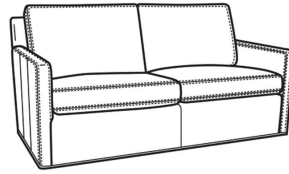

Also available:

Oliver / 5740
Sofa (74W)
Outside: 74W x 35D x 34H
Inside: 67W x 21D

Oliver / 5740-00
Sofa (80W)
Outside: 80W x 35D x 34H
Inside: 73W x 21D

Oliver / 5745
Chair (26.5W)
Outside: 26.5W x 35D x 34H
Inside: 20W x 21D

Oliver / 5745-SW
Swivel Chair (26.5W)
Outside: 26.5W x 35D x 34H
Inside: 20W x 21D

Oliver / 5746
Chair & 1/2 (45.5W)
Outside: 45.5W x 35D x 34H
Inside: 40W x 21D

Oliver / 5748
Ott & 1/2 (39W X 26D)
Outside: 39W x 26D x 16.5H
Inside: 0W x 0D

Oliver / 5748-ST
Storage & 1/2 (39W X 26D)
Outside: 39W x 26D x 17H
Inside: 0W x 0D

Oliver / L5740
Leather Sofa (74W)
Outside: 74W x 35D x 34H
Inside: 67W x 21D

Oliver / L5740-00
Leather Sofa (80W)
Outside: 80W x 35D x 34H
Inside: 73W x 21D

Oliver / L5740-S
Leather Queen Sleeper (75W)
Outside: 75W x 36D x 34H
Inside: 68W x 21D

Oliver / L5742-S
Leather Full Sleeper (68.5W)
Outside: 68.5W x 36D x 34H
Inside: 61.5W x 21D

Oliver / L5744
Leather Loveseat (52W)
Outside: 52W x 35D x 34H
Inside: 45W x 21D