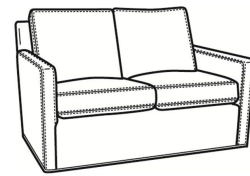

CR LAINE®

STYLE • COMFORT • COLOR

Oliver / 5740-S

DESCRIPTION:	Queen Sleeper (75W)
OUTSIDE:	75"W x 36"D x 34"H
INSIDE:	68"W x 21"D
SEAT:	20"H
ARM:	24"H
BACK RAIL:	31"H
COM:	Plain: 15.00 yds Repeat of 2-14": 18.75 yds Repeat of 15-27": 20.25 yds
WEIGHT:	260 lbs

L = available in leather

S = available as sleeper

Standard Features:

Box Border Back

Saddle-Stitched

Queen Sleeper Mattress Size: 60W x 75L x 6H

Length when extended: 93L

May be shown with optional features

OLIVER

Standard Seat Cushion: Mayfair Seat
Standard Back Pillow: Fiber Back

Also available:

Oliver / 5740
Sofa (74W)
Outside: 74W x 35D x 34H
Inside: 67W x 21D

Oliver / 5740-00
Sofa (80W)
Outside: 80W x 35D x 34H
Inside: 73W x 21D

Oliver / 5744
Loveseat (52W)
Outside: 52W x 35D x 34H
Inside: 45W x 21D

Oliver / 5745
Chair (26.5W)
Outside: 26.5W x 35D x 34H
Inside: 20W x 21D

Oliver / 5745-SW
Swivel Chair (26.5W)
Outside: 26.5W x 35D x 34H
Inside: 20W x 21D