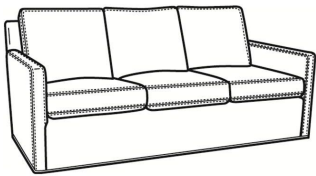

CR LAINE®

STYLE • COMFORT • COLOR

Oliver / 5740-S

DESCRIPTION:	Queen Sleeper (75W)
OUTSIDE:	75"W x 36"D x 34"H
INSIDE:	68"W x 21"D
SEAT:	20"H
ARM:	24"H
BACK RAIL:	31"H
COM:	Plain: 15.00 yds Repeat of 2-14": 18.75 yds Repeat of 15-27": 20.25 yds
WEIGHT:	260 lbs

L = available in leather

S = available as sleeper

Standard Features:

Box Border Back

Saddle-Stitched

Queen Sleeper Mattress Size: 60W x 75L x 6H

Length when extended: 93L

May be shown with optional features

OLIVER

Standard Seat Cushion: Mayfair Seat
Standard Back Pillow: Fiber Back

Also available:

Oliver / 5740
Sofa (74W)
Outside: 74W x 35D x 34H
Inside: 67W x 21D

Oliver / 5740-00
Sofa (80W)
Outside: 80W x 35D x 34H
Inside: 73W x 21D

Oliver / 5744
Loveseat (52W)
Outside: 52W x 35D x 34H
Inside: 45W x 21D

Oliver / 5745
Chair (26.5W)
Outside: 26.5W x 35D x 34H
Inside: 20W x 21D

Oliver / 5745-SW
Swivel Chair (26.5W)
Outside: 26.5W x 35D x 34H
Inside: 20W x 21D