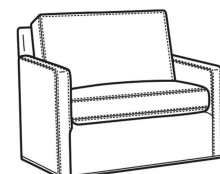

Oliver / 5746-S
Twin Sleeper (45.5W)
Outside: 45.5W x 36D x 34H
Inside: 40W x 21D