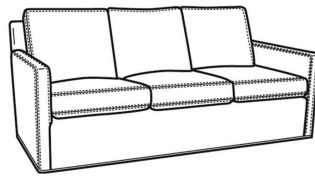

CR LAINE®

STYLE • COMFORT • COLOR

Oliver / 5740-S

DESCRIPTION:	Queen Sleeper (75W)
OUTSIDE:	75"W x 36"D x 34"H
INSIDE:	68"W x 21"D
SEAT:	20"H
ARM:	24"H
BACK RAIL:	31"H
COM:	Plain: 15.00 yds Repeat of 2-14": 18.75 yds Repeat of 15-27": 20.25 yds
WEIGHT:	260 lbs

L = available in leather

S = available as sleeper

Standard Features:

Box Border Back

Saddle-Stitched

Queen Sleeper Mattress Size: 60W x 75L x 6H

Length when extended: 93L

May be shown with optional features

OLIVER

Standard Seat Cushion: Mayfair Seat
Standard Back Pillow: Fiber Back

Also available:

Oliver / 5740
Sofa (74W)
Outside: 74W x 35D x 34H
Inside: 67W x 21D

Oliver / 5740-00
Sofa (80W)
Outside: 80W x 35D x 34H
Inside: 73W x 21D

Oliver / 5744
Loveseat (52W)
Outside: 52W x 35D x 34H
Inside: 45W x 21D

Oliver / 5745
Chair (26.5W)
Outside: 26.5W x 35D x 34H
Inside: 20W x 21D

Oliver / 5745-SW
Swivel Chair (26.5W)
Outside: 26.5W x 35D x 34H
Inside: 20W x 21D