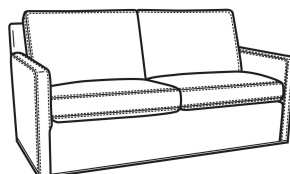

Oliver / L5745-SW
 Leather Swivel Chair (26.5W)
 Outside: 26.5W x 35D x 34H
 Inside: 20W x 21D

Oliver / L5746
 Leather Chair & 1/2 (45.5W)
 Outside: 45.5W x 35D x 34H
 Inside: 40W x 21D

Oliver / L5746-S
 Leather Twin Sleeper (45.5W)
 Outside: 45.5W x 36D x 34H
 Inside: 40W x 21D

Oliver / L5748
 Leather Ott & 1/2 (39W X 26D)
 Outside: 39W x 26D x 16.5H
 Inside: 0W x 0D

Oliver / L5748-ST
 Leather Storage Ott (39W X 26D)
 Outside: 39W x 26D x 17H
 Inside: 0W x 0D

Oliver / 5742-S
 Full Sleeper (68.5W)
 Outside: 68.5W x 36D x 34H
 Inside: 61.5W x 21D