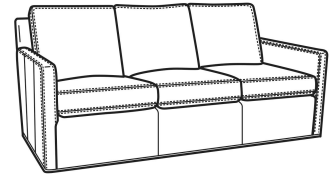

L = available in leather

S = available as sleeper

Standard Features:

Box Border Back

Saddle-Stitched

Queen Sleeper Mattress Size: 60W x 75L x 6H

Length when extended: 93L

May be shown with optional features

OLIVER

Standard Seat Cushion: Mayfair Seat
Standard Back Pillow: Fiber Back

Also available:

Oliver / 5740
Sofa (74W)
Outside: 74W x 35D x 34H
Inside: 67W x 21D

Oliver / 5740-00
Sofa (80W)
Outside: 80W x 35D x 34H
Inside: 73W x 21D

Oliver / 5744
Loveseat (52W)
Outside: 52W x 35D x 34H
Inside: 45W x 21D

Oliver / 5745
Chair (26.5W)
Outside: 26.5W x 35D x 34H
Inside: 20W x 21D

Oliver / 5745-SW
Swivel Chair (26.5W)
Outside: 26.5W x 35D x 34H
Inside: 20W x 21D

Oliver / 5746
Chair & 1/2 (45.5W)
Outside: 45.5W x 35D x 34H
Inside: 40W x 21D

Oliver / 5748
 Ott & 1/2 (39W X 26D)
 Outside: 39W x 26D x 16.5H
 Inside: 0W x 0D

Oliver / 5748-ST
 Storage & 1/2 (39W X 26D)
 Outside: 39W x 26D x 17H
 Inside: 0W x 0D