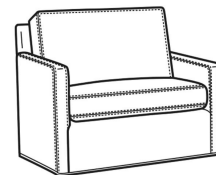

CR LAINE®

STYLE • COMFORT • COLOR

Oliver / 5740-S

DESCRIPTION:	Queen Sleeper (75W)
OUTSIDE:	75"W x 36"D x 34"H
INSIDE:	68"W x 21"D
SEAT:	20"H
ARM:	24"H
BACK RAIL:	31"H
COM:	Plain: 15.00 yds Repeat of 2-14": 18.75 yds Repeat of 15-27": 20.25 yds
WEIGHT:	260 lbs

L = available in leather

S = available as sleeper

Standard Features:

Box Border Back

Saddle-Stitched

Queen Sleeper Mattress Size: 60W x 75L x 6H

Length when extended: 93L

May be shown with optional features

OLIVER

Standard Seat Cushion: Mayfair Seat
Standard Back Pillow: Fiber Back

Also available:

Oliver / 5740
Sofa (74W)
Outside: 74W x 35D x 34H
Inside: 67W x 21D

Oliver / 5740-00
Sofa (80W)
Outside: 80W x 35D x 34H
Inside: 73W x 21D

Oliver / 5744
Loveseat (52W)
Outside: 52W x 35D x 34H
Inside: 45W x 21D

Oliver / 5745
Chair (26.5W)
Outside: 26.5W x 35D x 34H
Inside: 20W x 21D

Oliver / 5745-SW
Swivel Chair (26.5W)
Outside: 26.5W x 35D x 34H
Inside: 20W x 21D