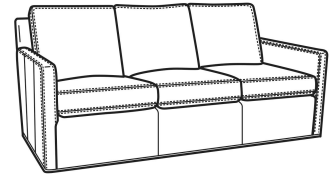

Also available:

Oliver / 5740-00
Sofa (80W)
Outside: 80W x 35D x 34H
Inside: 73W x 21D

Oliver / 5744
Loveseat (52W)
Outside: 52W x 35D x 34H
Inside: 45W x 21D

Oliver / 5745
Chair (26.5W)
Outside: 26.5W x 35D x 34H
Inside: 20W x 21D

Oliver / 5745-SW
Swivel Chair (26.5W)
Outside: 26.5W x 35D x 34H
Inside: 20W x 21D

Oliver / 5746
Chair & 1/2 (45.5W)
Outside: 45.5W x 35D x 34H
Inside: 40W x 21D

Oliver / 5748
Ott & 1/2 (39W X 26D)
Outside: 39W x 26D x 16.5H
Inside: 0W x 0D

Oliver / 5748-ST
Storage & 1/2 (39W X 26D)
Outside: 39W x 26D x 17H
Inside: 0W x 0D

Oliver / L5740
Leather Sofa (74W)
Outside: 74W x 35D x 34H
Inside: 67W x 21D

Oliver / L5740-00
Leather Sofa (80W)
Outside: 80W x 35D x 34H
Inside: 73W x 21D