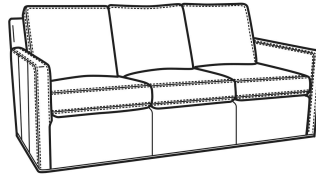

Also available:

Oliver / 5740-00
Sofa (80W)
Outside: 80W x 35D x 34H
Inside: 73W x 21D

Oliver / 5744
Loveseat (52W)
Outside: 52W x 35D x 34H
Inside: 45W x 21D

Oliver / 5745
Chair (26.5W)
Outside: 26.5W x 35D x 34H
Inside: 20W x 21D

Oliver / 5745-SW
Swivel Chair (26.5W)
Outside: 26.5W x 35D x 34H
Inside: 20W x 21D

Oliver / 5746
Chair & 1/2 (45.5W)
Outside: 45.5W x 35D x 34H
Inside: 40W x 21D

Oliver / 5748
Ott & 1/2 (39W X 26D)
Outside: 39W x 26D x 16.5H
Inside: 0W x 0D

Oliver / 5748-ST
Storage & 1/2 (39W X 26D)
Outside: 39W x 26D x 17H
Inside: 0W x 0D

Oliver / L5740
Leather Sofa (74W)
Outside: 74W x 35D x 34H
Inside: 67W x 21D

Oliver / L5740-00
Leather Sofa (80W)
Outside: 80W x 35D x 34H
Inside: 73W x 21D