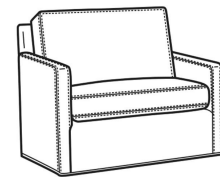

Oliver / 5745-SW
Swivel Chair (26.5W)
Outside: 26.5W x 35D x 34H
Inside: 20W x 21D

Oliver / 5746
Chair & 1/2 (45.5W)
Outside: 45.5W x 35D x 34H
Inside: 40W x 21D

Oliver / 5748
Ott & 1/2 (39W X 26D)
Outside: 39W x 26D x 16.5H
Inside: 0W x 0D

Oliver / 5748-ST
Storage & 1/2 (39W X 26D)
Outside: 39W x 26D x 17H
Inside: 0W x 0D

Oliver / L5740
Leather Sofa (74W)
Outside: 74W x 35D x 34H
Inside: 67W x 21D

Oliver / L5740-00
Leather Sofa (80W)
Outside: 80W x 35D x 34H
Inside: 73W x 21D

Oliver / L5740-S
Leather Queen Sleeper (75W)
Outside: 75W x 36D x 34H
Inside: 68W x 21D

Oliver / L5742-S
Leather Full Sleeper (68.5W)
Outside: 68.5W x 36D x 34H
Inside: 61.5W x 21D

Oliver / L5744
Leather Loveseat (52W)
Outside: 52W x 35D x 34H
Inside: 45W x 21D

Oliver / L5745
Leather Chair (26.5W)
Outside: 26.5W x 35D x 34H
Inside: 20W x 21D

Oliver / L5745-SW
Leather Swivel Chair (26.5W)
Outside: 26.5W x 35D x 34H
Inside: 20W x 21D

Oliver / L5746
Leather Chair & 1/2 (45.5W)
Outside: 45.5W x 35D x 34H
Inside: 40W x 21D