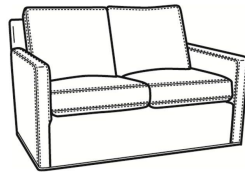

CR LAINE®

STYLE • COMFORT • COLOR

Oliver / 5740

DESCRIPTION:	Sofa (74W)
OUTSIDE:	74"W x 35"D x 34"H
INSIDE:	67"W x 21"D
SEAT:	19"H
ARM:	24"H
BACK RAIL:	31"H
COM:	Plain: 14.00 yds Repeat of 2-14": 17.50 yds Repeat of 15-27": 19.00 yds
WEIGHT:	105 lbs

L = available in leather

S = available as sleeper

Standard Features:

Box Border Back

Saddle-Stitched

May be shown with optional features

OLIVER

Standard Seat Cushion: Mayfair Seat
Standard Back Pillow: Fiber Back

Also available:

Oliver / 5740-00
Sofa (80W)
Outside: 80W x 35D x 34H
Inside: 73W x 21D

Oliver / 5744
Loveseat (52W)
Outside: 52W x 35D x 34H
Inside: 45W x 21D

Oliver / 5745
Chair (26.5W)
Outside: 26.5W x 35D x 34H
Inside: 20W x 21D