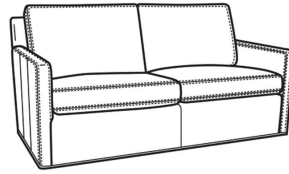

Also available:

Oliver / 5740-00
Sofa (80W)
Outside: 80W x 35D x 34H
Inside: 73W x 21D

Oliver / 5744
Loveseat (52W)
Outside: 52W x 35D x 34H
Inside: 45W x 21D

Oliver / 5745
Chair (26.5W)
Outside: 26.5W x 35D x 34H
Inside: 20W x 21D

Oliver / 5745-SW
Swivel Chair (26.5W)
Outside: 26.5W x 35D x 34H
Inside: 20W x 21D

Oliver / 5746
Chair & 1/2 (45.5W)
Outside: 45.5W x 35D x 34H
Inside: 40W x 21D

Oliver / 5748
Ott & 1/2 (39W X 26D)
Outside: 39W x 26D x 16.5H
Inside: 0W x 0D

Oliver / 5748-ST
Storage & 1/2 (39W X 26D)
Outside: 39W x 26D x 17H
Inside: 0W x 0D

Oliver / L5740
Leather Sofa (74W)
Outside: 74W x 35D x 34H
Inside: 67W x 21D

Oliver / L5740-00
Leather Sofa (80W)
Outside: 80W x 35D x 34H
Inside: 73W x 21D

Oliver / L5740-S
Leather Queen Sleeper (75W)
Outside: 75W x 36D x 34H
Inside: 68W x 21D

Oliver / L5742-S
Leather Full Sleeper (68.5W)
Outside: 68.5W x 36D x 34H
Inside: 61.5W x 21D

Oliver / L5744
Leather Loveseat (52W)
Outside: 52W x 35D x 34H
Inside: 45W x 21D