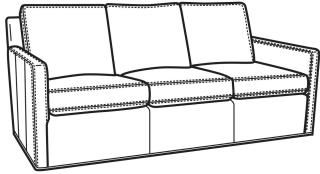

Also available:

Oliver / 5740-00
Sofa (80W)
Outside: 80W x 35D x 34H
Inside: 73W x 21D

Oliver / 5744
Loveseat (52W)
Outside: 52W x 35D x 34H
Inside: 45W x 21D

Oliver / 5745
Chair (26.5W)
Outside: 26.5W x 35D x 34H
Inside: 20W x 21D

Oliver / 5745-SW
Swivel Chair (26.5W)
Outside: 26.5W x 35D x 34H
Inside: 20W x 21D

Oliver / 5746
Chair & 1/2 (45.5W)
Outside: 45.5W x 35D x 34H
Inside: 40W x 21D

Oliver / 5748
Ott & 1/2 (39W X 26D)
Outside: 39W x 26D x 16.5H
Inside: 0W x 0D

Oliver / 5748-ST
Storage & 1/2 (39W X 26D)
Outside: 39W x 26D x 17H
Inside: 0W x 0D

Oliver / L5740
Leather Sofa (74W)
Outside: 74W x 35D x 34H
Inside: 67W x 21D

Oliver / L5740-00
Leather Sofa (80W)
Outside: 80W x 35D x 34H
Inside: 73W x 21D