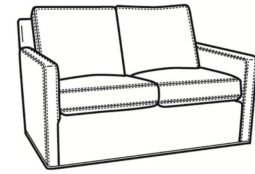

Also available:

Oliver / 5740-00
Sofa (80W)
Outside: 80W x 35D x 34H
Inside: 73W x 21D

Oliver / 5744
Loveseat (52W)
Outside: 52W x 35D x 34H
Inside: 45W x 21D

Oliver / 5745
Chair (26.5W)
Outside: 26.5W x 35D x 34H
Inside: 20W x 21D

Oliver / 5745-SW
Swivel Chair (26.5W)
Outside: 26.5W x 35D x 34H
Inside: 20W x 21D

Oliver / 5746
Chair & 1/2 (45.5W)
Outside: 45.5W x 35D x 34H
Inside: 40W x 21D

Oliver / 5748
Ott & 1/2 (39W X 26D)
Outside: 39W x 26D x 16.5H
Inside: 0W x 0D

Oliver / 5748-ST
Storage & 1/2 (39W X 26D)
Outside: 39W x 26D x 17H
Inside: 0W x 0D

Oliver / L5740
Leather Sofa (74W)
Outside: 74W x 35D x 34H
Inside: 67W x 21D

Oliver / L5740-00
Leather Sofa (80W)
Outside: 80W x 35D x 34H
Inside: 73W x 21D

Oliver / L5740-S
Leather Queen Sleeper (75W)
Outside: 75W x 36D x 34H
Inside: 68W x 21D

Oliver / L5742-S
Leather Full Sleeper (68.5W)
Outside: 68.5W x 36D x 34H
Inside: 61.5W x 21D

Oliver / L5744
Leather Loveseat (52W)
Outside: 52W x 35D x 34H
Inside: 45W x 21D