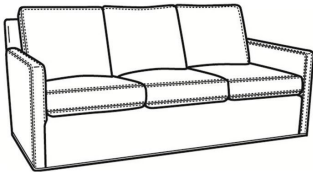

CR LAINE®

STYLE • COMFORT • COLOR

Oliver / 5740

DESCRIPTION:	Sofa (74W)
OUTSIDE:	74"W x 35"D x 34"H
INSIDE:	67"W x 21"D
SEAT:	19"H
ARM:	24"H
BACK RAIL:	31"H
COM:	Plain: 14.00 yds Repeat of 2-14": 17.50 yds Repeat of 15-27": 19.00 yds
WEIGHT:	105 lbs

L = available in leather

S = available as sleeper

Standard Features:

Box Border Back

Saddle-Stitched

May be shown with optional features

OLIVER

Standard Seat Cushion: Mayfair Seat
Standard Back Pillow: Fiber Back

Also available:

Oliver / 5740-00
Sofa (80W)
Outside: 80W x 35D x 34H
Inside: 73W x 21D

Oliver / 5744
Loveseat (52W)
Outside: 52W x 35D x 34H
Inside: 45W x 21D

Oliver / 5745
Chair (26.5W)
Outside: 26.5W x 35D x 34H
Inside: 20W x 21D

Oliver / 5745-SW
Swivel Chair (26.5W)
Outside: 26.5W x 35D x 34H
Inside: 20W x 21D

Oliver / 5746
Chair & 1/2 (45.5W)
Outside: 45.5W x 35D x 34H
Inside: 40W x 21D

Oliver / 5748
Ott & 1/2 (39W X 26D)
Outside: 39W x 26D x 16.5H
Inside: 0W x 0D