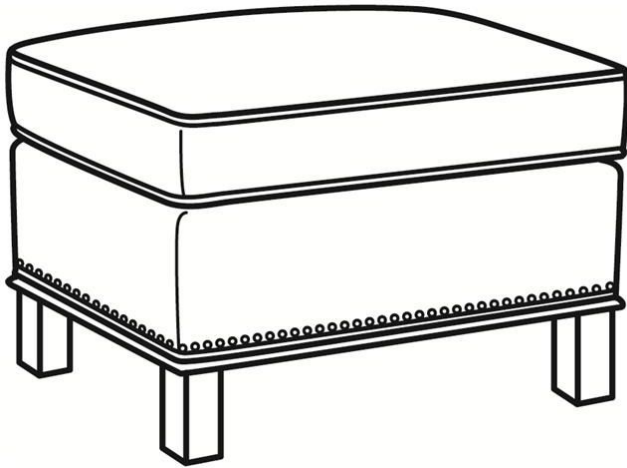

CR L A I N E[®]

STYLE • COMFORT • COLOR

Gotham / 5537-N

DESCRIPTION:	Ottoman W/ Nails (25.5W X 19D)
OUTSIDE:	25.5"W x 19"D x 16.5"H
COM:	Plain: 3.00 yds Repeat of 2-14": 3.75 yds Repeat of 15-27": 4.25 yds
WEIGHT:	20 lbs

Standard Features:

Standard with spaced small nail trim
May be shown with optional features

GOTHAM
Standard Seat Cushion: Hallmark Seat
