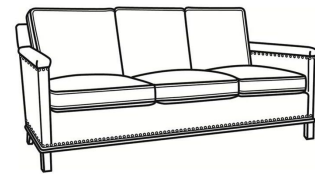

## GOTHAM

Standard Seat Cushion:	Mayfair Seat
Standard Back Pillow:	Fiber Back

Also available:

Gotham / L5537  
Leather Ottoman (25.5W X 19D)  
Outside: 25.5W x 19D x 16.5H  
Inside: 0W x 0D

Gotham / 5537  
Ottoman Without Nails (25.5W X  
Outside: 25.5W x 19D x 16.5H  
Inside: 0W x 0D

Gotham / 5537-N  
Ottoman W/Nails (25.5W X 19D)  
Outside: 25.5W x 19D x 16.5H  
Inside: 0W x 0D

Gotham / 5530  
Sofa Without Nails (75W)  
Outside: 75W x 35D x 34H  
Inside: 69W x 21D

Gotham / 5530-00  
Sofa Without Nails (80.5W)  
Outside: 80.5W x 35D x 34H  
Inside: 75W x 21D