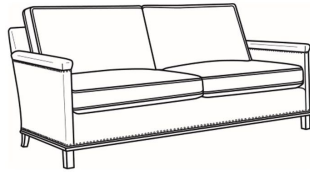

## GOTHAM

Standard Seat Cushion:	Mayfair Seat
Standard Back Pillow:	Fiber Back

Also available:

Gotham / L5537  
Leather Ottoman (25.5W X 19D)  
Outside: 25.5W x 19D x 16.5H  
Inside: 0W x 0D

Gotham / 5537  
Ottoman Without Nails (25.5W X  
Outside: 25.5W x 19D x 16.5H  
Inside: 0W x 0D

Gotham / 5537-N  
Ottoman W/Nails (25.5W X 19D)  
Outside: 25.5W x 19D x 16.5H  
Inside: 0W x 0D

Gotham / 5530  
Sofa Without Nails (75W)  
Outside: 75W x 35D x 34H  
Inside: 69W x 21D

Gotham / 5530-00  
Sofa Without Nails (80.5W)  
Outside: 80.5W x 35D x 34H  
Inside: 75W x 21D

Gotham / 5530-00N  
Sofa With Nails (80.5W)  
Outside: 80.5W x 35D x 34H  
Inside: 75W x 21D

Gotham / 5530-20  
Sofa Without Nails (80.5W)  
Outside: 80.5W x 35D x 34H  
Inside: 75W x 21D

Gotham / 5530-20N  
Sofa With Nails (80.5W)  
Outside: 80.5W x 35D x 34H  
Inside: 75W x 21D