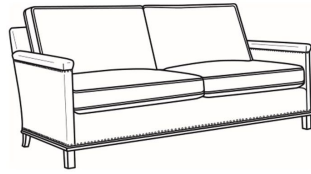

CR LAINE®

STYLE • COMFORT • COLOR

Gotham / 5535

DESCRIPTION:	Chair Without Nails (27.5W)
OUTSIDE:	27.5"W x 35"D x 34"H
INSIDE:	22"W x 21"D
SEAT:	19"H
ARM:	25"H
BACK RAIL:	31"H
COM:	Plain: 8.00 yds Repeat of 2-14": 10.00 yds Repeat of 15-27": 11.00 yds
WEIGHT:	50 lbs

L = available in leather

Standard Features:

Box Border Back

May be shown with optional features

GOTHAM

Standard Seat Cushion:	Mayfair Seat
Standard Back Pillow:	Fiber Back

Also available:

Gotham / L5537
Leather Ottoman (25.5W X 19D)
Outside: 25.5W x 19D x 16.5H
Inside: 0W x 0D

Gotham / 5537
Ottoman Without Nails (25.5W X 19D)
Outside: 25.5W x 19D x 16.5H
Inside: 0W x 0D

Gotham / 5537-N
Ottoman W/Nails (25.5W X 19D)
Outside: 25.5W x 19D x 16.5H
Inside: 0W x 0D

Gotham / 5530
Sofa Without Nails (75W)
Outside: 75W x 35D x 34H
Inside: 69W x 21D

Gotham / 5530-00
Sofa Without Nails (80.5W)
Outside: 80.5W x 35D x 34H
Inside: 75W x 21D

Gotham / 5530-00N
Sofa With Nails (80.5W)
Outside: 80.5W x 35D x 34H
Inside: 75W x 21D

Gotham / 5530-20
Sofa Without Nails (80.5W)
Outside: 80.5W x 35D x 34H
Inside: 75W x 21D