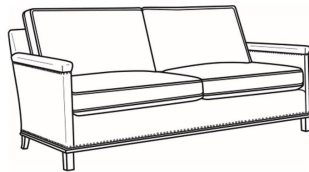

**L** = available in leather

Standard Features:

Box Border Back

Standard with spaced small nail trim

May be shown with optional features

## GOTHAM

Standard Seat Cushion:	Mayfair Seat
Standard Back Pillow:	Fiber Back

Also available:

Gotham / 5530  
Sofa Without Nails (75W)  
Outside: 75W x 35D x 34H  
Inside: 69W x 21D

Gotham / 5530-00  
Sofa Without Nails (80.5W)  
Outside: 80.5W x 35D x 34H  
Inside: 75W x 21D

Gotham / 5530-00N  
Sofa With Nails (80.5W)  
Outside: 80.5W x 35D x 34H  
Inside: 75W x 21D

Gotham / 5530-20  
Sofa Without Nails (80.5W)  
Outside: 80.5W x 35D x 34H  
Inside: 75W x 21D

Gotham / 5530-20N  
Sofa With Nails (80.5W)  
Outside: 80.5W x 35D x 34H  
Inside: 75W x 21D