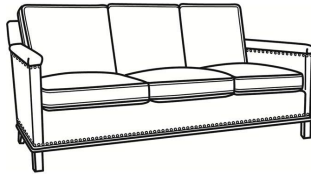

## GOTHAM

Standard Seat Cushion:	Mayfair Seat
Standard Back Pillow:	Fiber Back

Also available:

Gotham / 5530  
Sofa Without Nails (75W)  
Outside: 75W x 35D x 34H  
Inside: 69W x 21D

Gotham / 5530-00  
Sofa Without Nails (80.5W)  
Outside: 80.5W x 35D x 34H  
Inside: 75W x 21D

Gotham / 5530-00N  
Sofa With Nails (80.5W)  
Outside: 80.5W x 35D x 34H  
Inside: 75W x 21D

Gotham / 5530-20  
Sofa Without Nails (80.5W)  
Outside: 80.5W x 35D x 34H  
Inside: 75W x 21D

Gotham / 5530-20N  
Sofa With Nails (80.5W)  
Outside: 80.5W x 35D x 34H  
Inside: 75W x 21D

Gotham / 5530-22  
Sofa Without Nails (75W)  
Outside: 75W x 35D x 34H  
Inside: 69W x 21D

Gotham / 5530-22N  
Sofa With Nails (75W)  
Outside: 75W x 35D x 34H  
Inside: 69W x 21D

Gotham / 5530-N  
Sofa With Nails (75W)  
Outside: 75W x 35D x 34H  
Inside: 69W x 21D