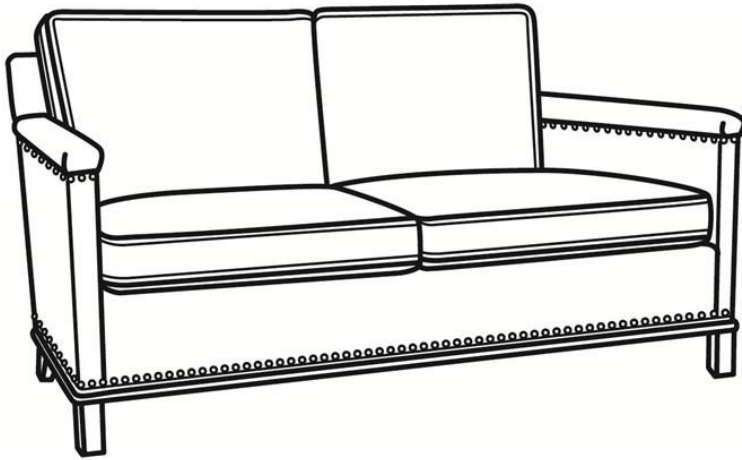

## Gotham / 5534-N

DESCRIPTION:	Loveseat With Nails (53W)
OUTSIDE:	53"W x 35"D x 34"H
INSIDE:	47"W x 21"D
SEAT:	19"H
ARM:	25"H
BACK RAIL:	31"H
COM:	Plain: 12.00 yds Repeat of 2-14": 15.00 yds Repeat of 15-27": 16.25 yds
WEIGHT:	80 lbs

**L** = available in leather

Standard Features:

Box Border Back

Standard with spaced small nail trim

May be shown with optional features

## GOTHAM

Standard Seat Cushion:	Mayfair Seat
Standard Back Pillow:	Fiber Back

Also available:

Gotham / 5530  
Sofa Without Nails (75W)  
Outside: 75W x 35D x 34H  
Inside: 69W x 21D

Gotham / 5530-00  
Sofa Without Nails (80.5W)  
Outside: 80.5W x 35D x 34H  
Inside: 75W x 21D

Gotham / L5534  
Leather Loveseat (53W)  
Outside: 53W x 35D x 34H  
Inside: 47W x 21D

Gotham / L5535  
Leather Chair (27.5W)  
Outside: 27.5W x 35D x 34H  
Inside: 22W x 21D