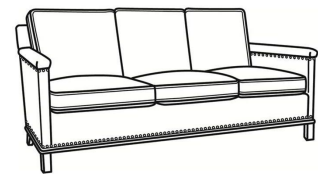

CR LAINE®

STYLE • COMFORT • COLOR

Gotham / 5534

DESCRIPTION:	Loveseat Without Nails (53W)
OUTSIDE:	53"W x 35"D x 34"H
INSIDE:	47"W x 21"D
SEAT:	19"H
ARM:	25"H
BACK RAIL:	31"H
COM:	Plain: 12.00 yds Repeat of 2-14": 15.00 yds Repeat of 15-27": 16.25 yds
WEIGHT:	80 lbs

L = available in leather

Standard Features:

Box Border Back

May be shown with optional features

GOTHAM

Standard Seat Cushion:	Mayfair Seat
Standard Back Pillow:	Fiber Back

Also available:

Gotham / 5530
Sofa Without Nails (75W)
Outside: 75W x 35D x 34H
Inside: 69W x 21D

Gotham / 5530-00
Sofa Without Nails (80.5W)
Outside: 80.5W x 35D x 34H
Inside: 75W x 21D

Gotham / 5530-00N
Sofa With Nails (80.5W)
Outside: 80.5W x 35D x 34H
Inside: 75W x 21D

Gotham / 5530-20
Sofa Without Nails (80.5W)
Outside: 80.5W x 35D x 34H
Inside: 75W x 21D