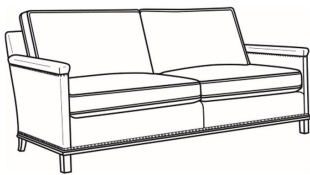

Gotham / L5530-20
Leather Sofa (80.5W)
Outside: 80.5W x 35D x 34H
Inside: 75W x 21D