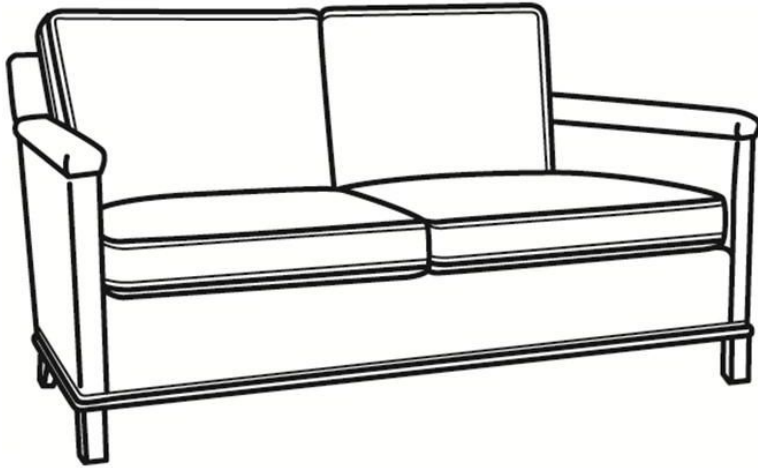

CR LAINE®

STYLE • COMFORT • COLOR

Gotham / 5534

DESCRIPTION:	Loveseat Without Nails (53W)
OUTSIDE:	53"W x 35"D x 34"H
INSIDE:	47"W x 21"D
SEAT:	19"H
ARM:	25"H
BACK RAIL:	31"H
COM:	Plain: 12.00 yds Repeat of 2-14": 15.00 yds Repeat of 15-27": 16.25 yds
WEIGHT:	80 lbs

L = available in leather

Standard Features:

Box Border Back

May be shown with optional features

GOTHAM

Standard Seat Cushion:	Mayfair Seat
Standard Back Pillow:	Fiber Back

Also available:

Gotham / 5530
Sofa Without Nails (75W)
Outside: 75W x 35D x 34H
Inside: 69W x 21D

Gotham / 5530-00
Sofa Without Nails (80.5W)
Outside: 80.5W x 35D x 34H
Inside: 75W x 21D

Gotham / 5530-00N
Sofa With Nails (80.5W)
Outside: 80.5W x 35D x 34H
Inside: 75W x 21D

Gotham / 5530-20
Sofa Without Nails (80.5W)
Outside: 80.5W x 35D x 34H
Inside: 75W x 21D