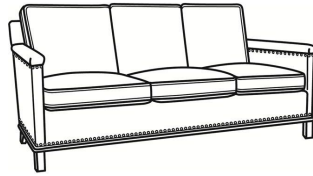

L = available in leather

Standard Features:

Box Border Back

May be shown with optional features

GOTHAM

Standard Seat Cushion:	Mayfair Seat
Standard Back Pillow:	Fiber Back

Also available:

Gotham / 5530
Sofa Without Nails (75W)
Outside: 75W x 35D x 34H
Inside: 69W x 21D

Gotham / 5530-00
Sofa Without Nails (80.5W)
Outside: 80.5W x 35D x 34H
Inside: 75W x 21D

Gotham / 5530-00N
Sofa With Nails (80.5W)
Outside: 80.5W x 35D x 34H
Inside: 75W x 21D

Gotham / 5530-20
Sofa Without Nails (80.5W)
Outside: 80.5W x 35D x 34H
Inside: 75W x 21D

Gotham / 5530-20N
Sofa With Nails (80.5W)
Outside: 80.5W x 35D x 34H
Inside: 75W x 21D

Gotham / 5530-22
Sofa Without Nails (75W)
Outside: 75W x 35D x 34H
Inside: 69W x 21D

Gotham / 5530-22N
Sofa With Nails (75W)
Outside: 75W x 35D x 34H
Inside: 69W x 21D