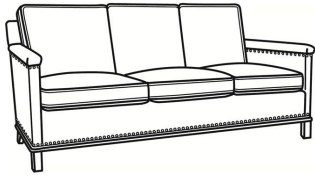

### Also available:

Gotham / 5530  
Sofa Without Nails (75W)  
Outside: 75W x 35D x 34H  
Inside: 69W x 21D

Gotham / 5530-00  
Sofa Without Nails (80.5W)  
Outside: 80.5W x 35D x 34H  
Inside: 75W x 21D

Gotham / 5530-00N  
Sofa With Nails (80.5W)  
Outside: 80.5W x 35D x 34H  
Inside: 75W x 21D

Gotham / 5530-20  
Sofa Without Nails (80.5W)  
Outside: 80.5W x 35D x 34H  
Inside: 75W x 21D

Gotham / 5530-22  
Sofa Without Nails (75W)  
Outside: 75W x 35D x 34H  
Inside: 69W x 21D

Gotham / 5530-22N  
Sofa With Nails (75W)  
Outside: 75W x 35D x 34H  
Inside: 69W x 21D

Gotham / 5530-N  
Sofa With Nails (75W)  
Outside: 75W x 35D x 34H  
Inside: 69W x 21D

Gotham / 5534  
Loveseat Without Nails (53W)  
Outside: 53W x 35D x 34H  
Inside: 47W x 21D