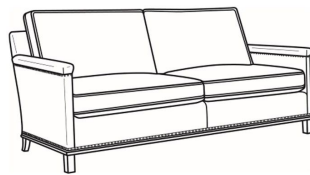

Gotham / L5530-22
Leather Sofa (75W)
Outside: 75W x 35D x 34H
Inside: 69W x 21D