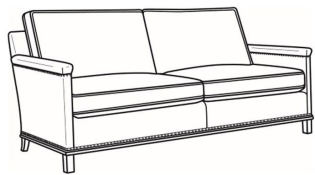

Gotham / L5530-20
Leather Sofa (80.5W)
Outside: 80.5W x 35D x 34H
Inside: 75W x 21D