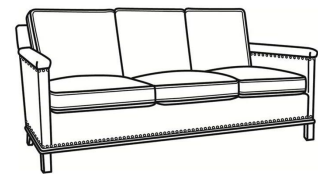

CR LAINE®

STYLE • COMFORT • COLOR

Gotham / 5530-20

DESCRIPTION:	Sofa Without Nails (80.5W)
OUTSIDE:	80.5"W x 35"D x 34"H
INSIDE:	75"W x 21"D
SEAT:	19"H
ARM:	25"H
BACK RAIL:	31"H
COM:	Plain: 16.00 yds Repeat of 2-14": 20.00 yds Repeat of 15-27": 21.75 yds
WEIGHT:	115 lbs

L = available in leather

Standard Features:

Box Border Back

May be shown with optional features

GOTHAM

Standard Seat Cushion: Mayfair Seat
Standard Back Pillow: Fiber Back

Also available:

Gotham / 5530
Sofa Without Nails (75W)
Outside: 75W x 35D x 34H
Inside: 69W x 21D

Gotham / 5530-00
Sofa Without Nails (80.5W)
Outside: 80.5W x 35D x 34H
Inside: 75W x 21D

Gotham / 5530-00N
Sofa With Nails (80.5W)
Outside: 80.5W x 35D x 34H
Inside: 75W x 21D

Gotham / 5530-20N
Sofa With Nails (80.5W)
Outside: 80.5W x 35D x 34H
Inside: 75W x 21D