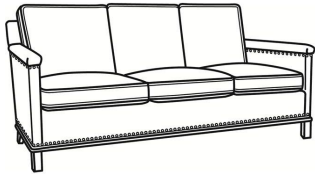

CR LAINE®

STYLE • COMFORT • COLOR

Gotham / 5530-20

DESCRIPTION:	Sofa Without Nails (80.5W)
OUTSIDE:	80.5"W x 35"D x 34"H
INSIDE:	75"W x 21"D
SEAT:	19"H
ARM:	25"H
BACK RAIL:	31"H
COM:	Plain: 16.00 yds Repeat of 2-14": 20.00 yds Repeat of 15-27": 21.75 yds
WEIGHT:	115 lbs

L = available in leather

Standard Features:

Box Border Back

May be shown with optional features

GOTHAM

Standard Seat Cushion: Mayfair Seat
Standard Back Pillow: Fiber Back

Also available:

Gotham / 5530
Sofa Without Nails (75W)
Outside: 75W x 35D x 34H
Inside: 69W x 21D

Gotham / 5530-00
Sofa Without Nails (80.5W)
Outside: 80.5W x 35D x 34H
Inside: 75W x 21D

Gotham / 5530-00N
Sofa With Nails (80.5W)
Outside: 80.5W x 35D x 34H
Inside: 75W x 21D

Gotham / 5530-20N
Sofa With Nails (80.5W)
Outside: 80.5W x 35D x 34H
Inside: 75W x 21D

Gotham / 5530-22
Sofa Without Nails (75W)
Outside: 75W x 35D x 34H
Inside: 69W x 21D

Gotham / 5530-22N
Sofa With Nails (75W)
Outside: 75W x 35D x 34H
Inside: 69W x 21D

Gotham / 5530-N
Sofa With Nails (75W)
Outside: 75W x 35D x 34H
Inside: 69W x 21D