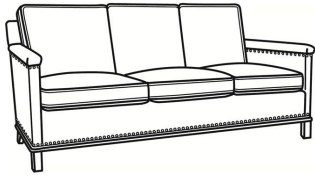

CR LAINE®

STYLE • COMFORT • COLOR

Gotham / 5530-00

DESCRIPTION:	Sofa Without Nails (80.5W)
OUTSIDE:	80.5"W x 35"D x 34"H
INSIDE:	75"W x 21"D
SEAT:	19"H
ARM:	25"H
BACK RAIL:	31"H
COM:	Plain: 16.00 yds Repeat of 2-14": 20.00 yds Repeat of 15-27": 21.75 yds
WEIGHT:	115 lbs

L = available in leather

Standard Features:

Box Border Back

May be shown with optional features

GOTHAM

Standard Seat Cushion: Mayfair Seat
Standard Back Pillow: Fiber Back

Also available:

Gotham / 5530
Sofa Without Nails (75W)
Outside: 75W x 35D x 34H
Inside: 69W x 21D

Gotham / 5530-00N
Sofa With Nails (80.5W)
Outside: 80.5W x 35D x 34H
Inside: 75W x 21D

Gotham / 5530-20
Sofa Without Nails (80.5W)
Outside: 80.5W x 35D x 34H
Inside: 75W x 21D

Gotham / 5530-20N
Sofa With Nails (80.5W)
Outside: 80.5W x 35D x 34H
Inside: 75W x 21D

Gotham / 5530-22
Sofa Without Nails (75W)
Outside: 75W x 35D x 34H
Inside: 69W x 21D

Gotham / 5530-22N
Sofa With Nails (75W)
Outside: 75W x 35D x 34H
Inside: 69W x 21D

Gotham / 5530-N
Sofa With Nails (75W)
Outside: 75W x 35D x 34H
Inside: 69W x 21D