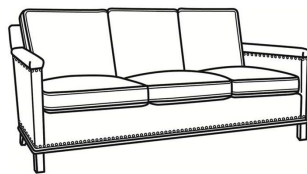

CR LAINE®

STYLE • COMFORT • COLOR

Gotham / 5530-00

DESCRIPTION:	Sofa Without Nails (80.5W)
OUTSIDE:	80.5"W x 35"D x 34"H
INSIDE:	75"W x 21"D
SEAT:	19"H
ARM:	25"H
BACK RAIL:	31"H
COM:	Plain: 16.00 yds Repeat of 2-14": 20.00 yds Repeat of 15-27": 21.75 yds
WEIGHT:	115 lbs

L = available in leather

Standard Features:

Box Border Back

May be shown with optional features

GOTHAM

Standard Seat Cushion: Mayfair Seat
Standard Back Pillow: Fiber Back

Also available:

Gotham / 5530
Sofa Without Nails (75W)
Outside: 75W x 35D x 34H
Inside: 69W x 21D

Gotham / 5530-00N
Sofa With Nails (80.5W)
Outside: 80.5W x 35D x 34H
Inside: 75W x 21D

Gotham / 5530-20
Sofa Without Nails (80.5W)
Outside: 80.5W x 35D x 34H
Inside: 75W x 21D

Gotham / 5530-20N
Sofa With Nails (80.5W)
Outside: 80.5W x 35D x 34H
Inside: 75W x 21D