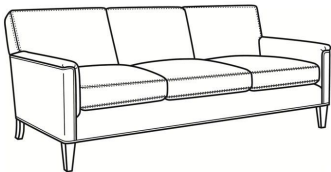

CR LAINE®

STYLE • COMFORT • COLOR

Digby / 5132

| | |
|--------------|---|
| DESCRIPTION: | Apt Sofa (72.5W) |
| OUTSIDE: | 72.5"W x 37"D x 34"H |
| INSIDE: | 63"W x 21.5"D |
| SEAT: | 21"H |
| ARM: | 25"H |
| COM: | Plain: 13.50 yds Repeat of 2-14": 17.00 yds Repeat of 15-27": 18.25 yds |
| WEIGHT: | 130 lbs |

L = available in leather

Standard Features:

Tight Back

Saddle-Stitched

May be shown with optional features

DIGBY

Standard Seat Cushion: Hallmark Seat

Also available:

Digby / 5130
Sofa (83.5W)
Outside: 83.5W x 37D x 34H
Inside: 74W x 21.5D

Digby / 5131
Long Sofa (95.5W)
Outside: 95.5W x 37D x 34H
Inside: 86W x 21.5D

Digby / 5134
Loveseat (58.5W)
Outside: 58.5W x 37D x 34H
Inside: 49W x 21.5D

Digby / 5135
Chair (30W)
Outside: 30W x 37D x 34H
Inside: 22W x 21.5D

Digby / 5135-CH
Channel Back Chair (30W)
Outside: 30W x 37D x 34H
Inside: 22W x 21.5D

Digby / L5130
Leather Sofa (83.5W)
Outside: 83.5W x 37D x 34H
Inside: 74W x 21.5D