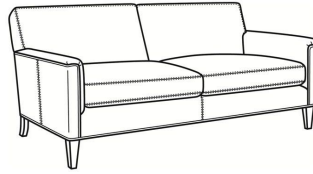

Digby / 5130
Sofa (83.5W)
Outside: 83.5W x 37D x 34H
Inside: 74W x 21.5D

Digby / 5131
Long Sofa (95.5W)
Outside: 95.5W x 37D x 34H
Inside: 86W x 21.5D

Digby / 5134
Loveseat (58.5W)
Outside: 58.5W x 37D x 34H
Inside: 49W x 21.5D

Digby / 5135
Chair (30W)
Outside: 30W x 37D x 34H
Inside: 22W x 21.5D

Digby / 5135-CH
Channel Back Chair (30W)
Outside: 30W x 37D x 34H
Inside: 22W x 21.5D

Digby / L5130
Leather Sofa (83.5W)
Outside: 83.5W x 37D x 34H
Inside: 74W x 21.5D

Digby / L5131
Leather Long Sofa (95.5W)
Outside: 95.5W x 37D x 34H
Inside: 86W x 21.5D

Digby / L5132
Leather Apt Sofa (72.5W)
Outside: 72.5W x 37D x 34H
Inside: 63W x 21.5D

Digby / L5134
Leather Loveseat (58.5W)
Outside: 58.5W x 37D x 34H
Inside: 49W x 21.5D