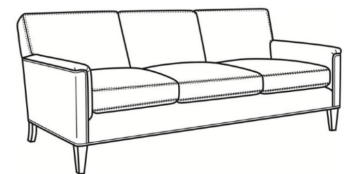

CR LAINE®

STYLE • COMFORT • COLOR

Digby / 5132

| | |
|--------------|---|
| DESCRIPTION: | Apt Sofa (72.5W) |
| OUTSIDE: | 72.5"W x 37"D x 34"H |
| INSIDE: | 63"W x 21.5"D |
| SEAT: | 21"H |
| ARM: | 25"H |
| COM: | Plain: 13.50 yds Repeat of 2-14": 17.00 yds Repeat of 15-27": 18.25 yds |
| WEIGHT: | 130 lbs |

Digby / 5130
Sofa (83.5W)
Outside: 83.5W x 37D x 34H
Inside: 74W x 21.5D

Digby / 5131
Long Sofa (95.5W)
Outside: 95.5W x 37D x 34H
Inside: 86W x 21.5D

Digby / 5134
Loveseat (58.5W)
Outside: 58.5W x 37D x 34H
Inside: 49W x 21.5D

Digby / 5135
Chair (30W)
Outside: 30W x 37D x 34H
Inside: 22W x 21.5D

Digby / 5135-CH
Channel Back Chair (30W)
Outside: 30W x 37D x 34H
Inside: 22W x 21.5D

Digby / L5130
Leather Sofa (83.5W)
Outside: 83.5W x 37D x 34H
Inside: 74W x 21.5D