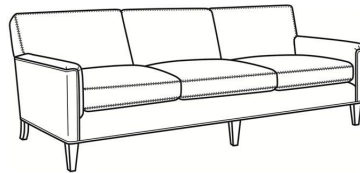

CR LAINE®

STYLE • COMFORT • COLOR

Digby / 5132

| | |
|--------------|---|
| DESCRIPTION: | Apt Sofa (72.5W) |
| OUTSIDE: | 72.5"W x 37"D x 34"H |
| INSIDE: | 63"W x 21.5"D |
| SEAT: | 21"H |
| ARM: | 25"H |
| COM: | Plain: 13.50 yds Repeat of 2-14": 17.00 yds Repeat of 15-27": 18.25 yds |
| WEIGHT: | 130 lbs |

L = available in leather

Standard Features:

Tight Back

Saddle-Stitched

May be shown with optional features

DIGBY

Standard Seat Cushion: Hallmark Seat

Also available:

Digby / 5130
Sofa (83.5W)
Outside: 83.5W x 37D x 34H
Inside: 74W x 21.5D

Digby / 5131
Long Sofa (95.5W)
Outside: 95.5W x 37D x 34H
Inside: 86W x 21.5D

Digby / 5134
Loveseat (58.5W)
Outside: 58.5W x 37D x 34H
Inside: 49W x 21.5D

Digby / 5135
Chair (30W)
Outside: 30W x 37D x 34H
Inside: 22W x 21.5D

Digby / 5135-CH
Channel Back Chair (30W)
Outside: 30W x 37D x 34H
Inside: 22W x 21.5D

Digby / L5130
Leather Sofa (83.5W)
Outside: 83.5W x 37D x 34H
Inside: 74W x 21.5D