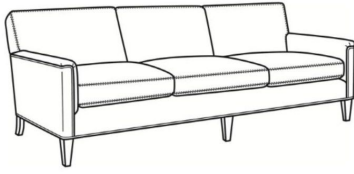

CR LAINE®

STYLE • COMFORT • COLOR

Digby / 5132

| | |
|--------------|---|
| DESCRIPTION: | Apt Sofa (72.5W) |
| OUTSIDE: | 72.5"W x 37"D x 34"H |
| INSIDE: | 63"W x 21.5"D |
| SEAT: | 21"H |
| ARM: | 25"H |
| COM: | Plain: 13.50 yds Repeat of 2-14": 17.00 yds Repeat of 15-27": 18.25 yds |
| WEIGHT: | 130 lbs |

L = available in leather

Standard Features:

Tight Back

Saddle-Stitched

May be shown with optional features

DIGBY

Standard Seat Cushion: Hallmark Seat

Also available:

Digby / 5130
Sofa (83.5W)
Outside: 83.5W x 37D x 34H
Inside: 74W x 21.5D

Digby / 5131
Long Sofa (95.5W)
Outside: 95.5W x 37D x 34H
Inside: 86W x 21.5D

Digby / 5134
Loveseat (58.5W)
Outside: 58.5W x 37D x 34H
Inside: 49W x 21.5D

Digby / 5135
Chair (30W)
Outside: 30W x 37D x 34H
Inside: 22W x 21.5D

Digby / 5135-CH
Channel Back Chair (30W)
Outside: 30W x 37D x 34H
Inside: 22W x 21.5D

Digby / L5130
Leather Sofa (83.5W)
Outside: 83.5W x 37D x 34H
Inside: 74W x 21.5D