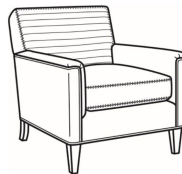

CR LAINE®

STYLE • COMFORT • COLOR

Digby / 5132

| | |
|--------------|---|
| DESCRIPTION: | Apt Sofa (72.5W) |
| OUTSIDE: | 72.5"W x 37"D x 34"H |
| INSIDE: | 63"W x 21.5"D |
| SEAT: | 21"H |
| ARM: | 25"H |
| COM: | Plain: 13.50 yds Repeat of 2-14": 17.00 yds Repeat of 15-27": 18.25 yds |
| WEIGHT: | 130 lbs |

L = available in leather

Standard Features:

Tight Back

Saddle-Stitched

May be shown with optional features

DIGBY

Standard Seat Cushion: Hallmark Seat

Also available:

Digby / 5130
Sofa (83.5W)
Outside: 83.5W x 37D x 34H
Inside: 74W x 21.5D

Digby / 5131
Long Sofa (95.5W)
Outside: 95.5W x 37D x 34H
Inside: 86W x 21.5D

Digby / 5134
Loveseat (58.5W)
Outside: 58.5W x 37D x 34H
Inside: 49W x 21.5D

Digby / 5135
Chair (30W)
Outside: 30W x 37D x 34H
Inside: 22W x 21.5D

Digby / 5135-CH
Channel Back Chair (30W)
Outside: 30W x 37D x 34H
Inside: 22W x 21.5D

Digby / L5130
Leather Sofa (83.5W)
Outside: 83.5W x 37D x 34H
Inside: 74W x 21.5D