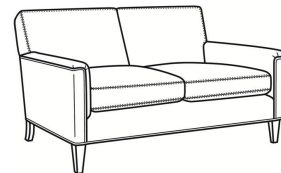

CR LAINE®

STYLE • COMFORT • COLOR

Digby / 5132

| | |
|--------------|---|
| DESCRIPTION: | Apt Sofa (72.5W) |
| OUTSIDE: | 72.5"W x 37"D x 34"H |
| INSIDE: | 63"W x 21.5"D |
| SEAT: | 21"H |
| ARM: | 25"H |
| COM: | Plain: 13.50 yds Repeat of 2-14": 17.00 yds Repeat of 15-27": 18.25 yds |
| WEIGHT: | 130 lbs |

L = available in leather

Standard Features:

Tight Back

Saddle-Stitched

May be shown with optional features

DIGBY

Standard Seat Cushion: Hallmark Seat

Also available:

Digby / 5130
Sofa (83.5W)
Outside: 83.5W x 37D x 34H
Inside: 74W x 21.5D

Digby / 5131
Long Sofa (95.5W)
Outside: 95.5W x 37D x 34H
Inside: 86W x 21.5D

Digby / 5134
Loveseat (58.5W)
Outside: 58.5W x 37D x 34H
Inside: 49W x 21.5D

Digby / 5135
Chair (30W)
Outside: 30W x 37D x 34H
Inside: 22W x 21.5D

Digby / 5135-CH
Channel Back Chair (30W)
Outside: 30W x 37D x 34H
Inside: 22W x 21.5D

Digby / L5130
Leather Sofa (83.5W)
Outside: 83.5W x 37D x 34H
Inside: 74W x 21.5D