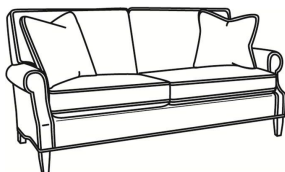

CR LAINE®

STYLE • COMFORT • COLOR

Heatherfield / 4995

DESCRIPTION:	Chair (35W)
OUTSIDE:	35"W x 38"D x 40"H
INSIDE:	21"W x 22"D
SEAT:	21"H
ARM:	25"H
BACK RAIL:	33.5"H
COM:	Plain: 10.00 yds Repeat of 2-14": 12.50 yds Repeat of 15-27": 13.50 yds
WEIGHT:	65 lbs

L = available in leather

Standard Features:

Semi-Attached Box Border Back

May be shown with optional features

HEATHERFIELD

Standard Seat Cushion: Hallmark Seat

Standard Back Pillow: Fiber Back

Also available:

Heatherfield / L4997
Leather Ottoman (27W X 21D)
Outside: 27W x 21D x 17.5H
Inside: 0W x 0D

Heatherfield / 4997
Ottoman (27W X 21D)
Outside: 27W x 21D x 17.5H
Inside: 0W x 0D

Heatherfield / 4990
Sofa (83W)
Outside: 83W x 38D x 40H
Inside: 69W x 22D