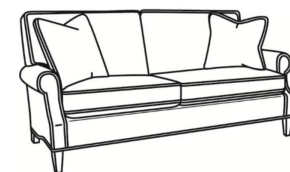

L = available in leather

Standard Features:

Semi-Attached Box Border Back

May be shown with optional features

HEATHERFIELD

Standard Seat Cushion: Hallmark Seat

Standard Back Pillow: Fiber Back

Also available:

Heatherfield / L4997
Leather Ottoman (27W X 21D)
Outside: 27W x 21D x 17.5H
Inside: 0W x 0D

Heatherfield / 4997
Ottoman (27W X 21D)
Outside: 27W x 21D x 17.5H
Inside: 0W x 0D

Heatherfield / 4990
Sofa (83W)
Outside: 83W x 38D x 40H
Inside: 69W x 22D

Heatherfield / 4994
Loveseat (60W)
Outside: 60W x 38D x 40H
Inside: 46W x 22D

Heatherfield / L4990
Leather Sofa (83W)
Outside: 83W x 38D x 40H
Inside: 69W x 22D

Heatherfield / L4994
Leather Loveseat (60W)
Outside: 60W x 38D x 40H
Inside: 46W x 22D