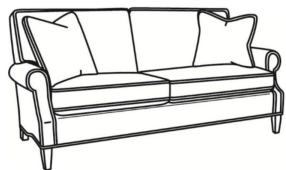

## Heatherfield / 4990

DESCRIPTION:	Sofa (83W)
OUTSIDE:	83"W x 38"D x 40"H
INSIDE:	69"W x 22"D
SEAT:	21"H
ARM:	25"H
BACK RAIL:	33.5"H
THROW PILLOWS:	2 - 20"
COM:	Plain: 17.00 yds Repeat of 2-14": 21.25 yds Repeat of 15-27": 23.00 yds
WEIGHT:	150 lbs

### Standard Features:

Semi-Attached Box Border Back

May be shown with optional features

## HEATHERFIELD

Standard Seat Cushion: Hallmark Seat  
Standard Back Pillow: Fiber Back

Also available:

Heatherfield / 4994  
Loveseat (60W)  
Outside: 60W x 38D x 40H  
Inside: 46W x 22D

Heatherfield / 4995  
Chair (35W)  
Outside: 35W x 38D x 40H  
Inside: 21W x 22D

Heatherfield / L4990  
Leather Sofa (83W)  
Outside: 83W x 38D x 40H  
Inside: 69W x 22D

Heatherfield / L4994  
Leather Loveseat (60W)  
Outside: 60W x 38D x 40H  
Inside: 46W x 22D

Heatherfield / L4995  
Leather Chair (35W)  
Outside: 35W x 38D x 40H  
Inside: 21W x 22D